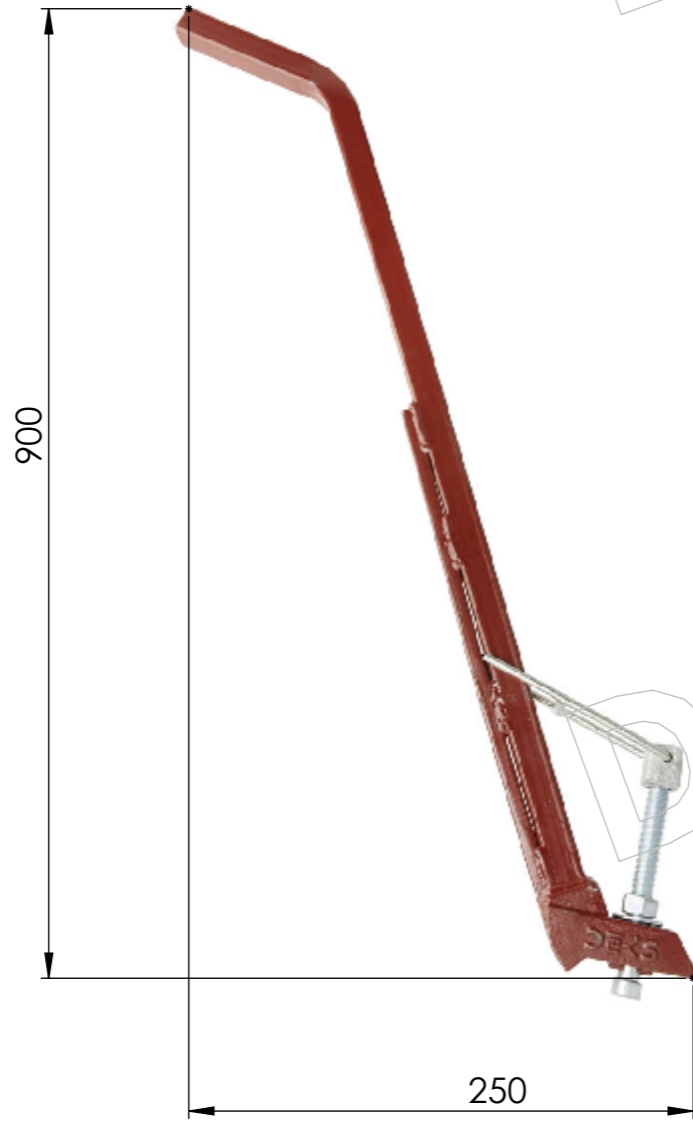

## Technical Documents

1: Drawing 3021

2: Drawing 3022

*Follow  
Us On*

| PART NO | DISPLAY NAME                      | MATERIAL                    |
|---------|-----------------------------------|-----------------------------|
| 3021    | LONG LIFTING<br>HANDLE (SET OF 2) | CARBON STEEL + CAST<br>IRON |

| PART NO | DISPLAY NAME                    | MATERIAL                 |
|---------|---------------------------------|--------------------------|
| 3022    | SHORT LIFTING HANDLE (SET OF 2) | CARBON STEEL + CAST IRON |