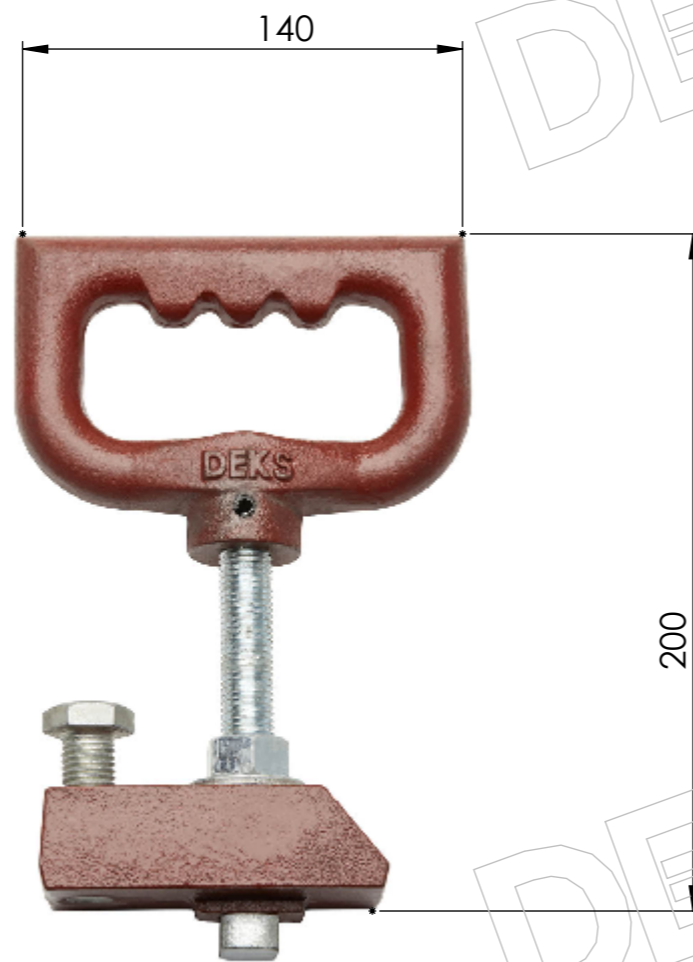

## Technical Documents

1: Drawing 3021

2: Drawing 3022

*Follow  
Us On*

| PART NO | DISPLAY NAME                      | MATERIAL                    |
|---------|-----------------------------------|-----------------------------|
| 3021    | LONG LIFTING<br>HANDLE (SET OF 2) | CARBON STEEL + CAST<br>IRON |

| PART NO | DISPLAY NAME                    | MATERIAL                 |
|---------|---------------------------------|--------------------------|
| 3022    | SHORT LIFTING HANDLE (SET OF 2) | CARBON STEEL + CAST IRON |