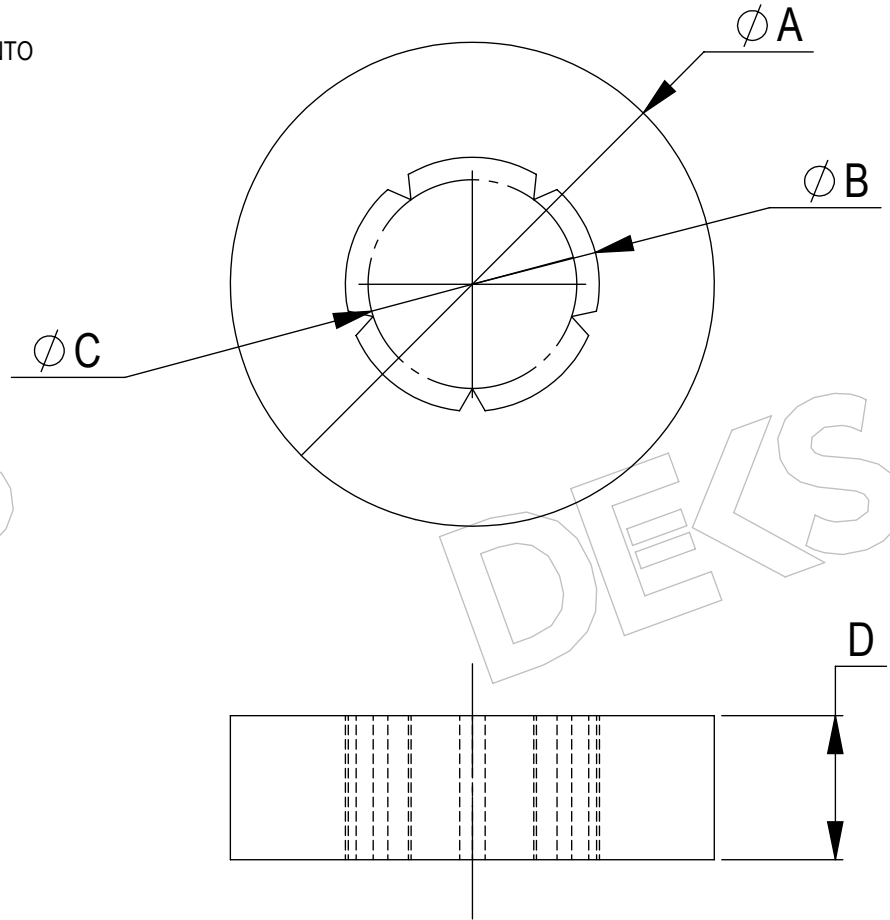

DEKS INDUSTRIES
5/841 Mountain Highway
Bayswater
Victoria 3153
www.deks.com.au

Technical Documents

1: Drawings DT-F05-B12-A

*Follow
Us On*

BLUE LINE EXTRUDED ONTO SURFACE

PART NO.	Display Name	DIM A	DIM B	DIM C	DIM D	Material
DT-F05-B12-A	Cut 12g 5-Flute Blk Non-conductive TB vA	10.6	5.65	4.6	2.95	EPDM RUBBER

*EPDM RUBBER IS NON-CONDUCTIVE