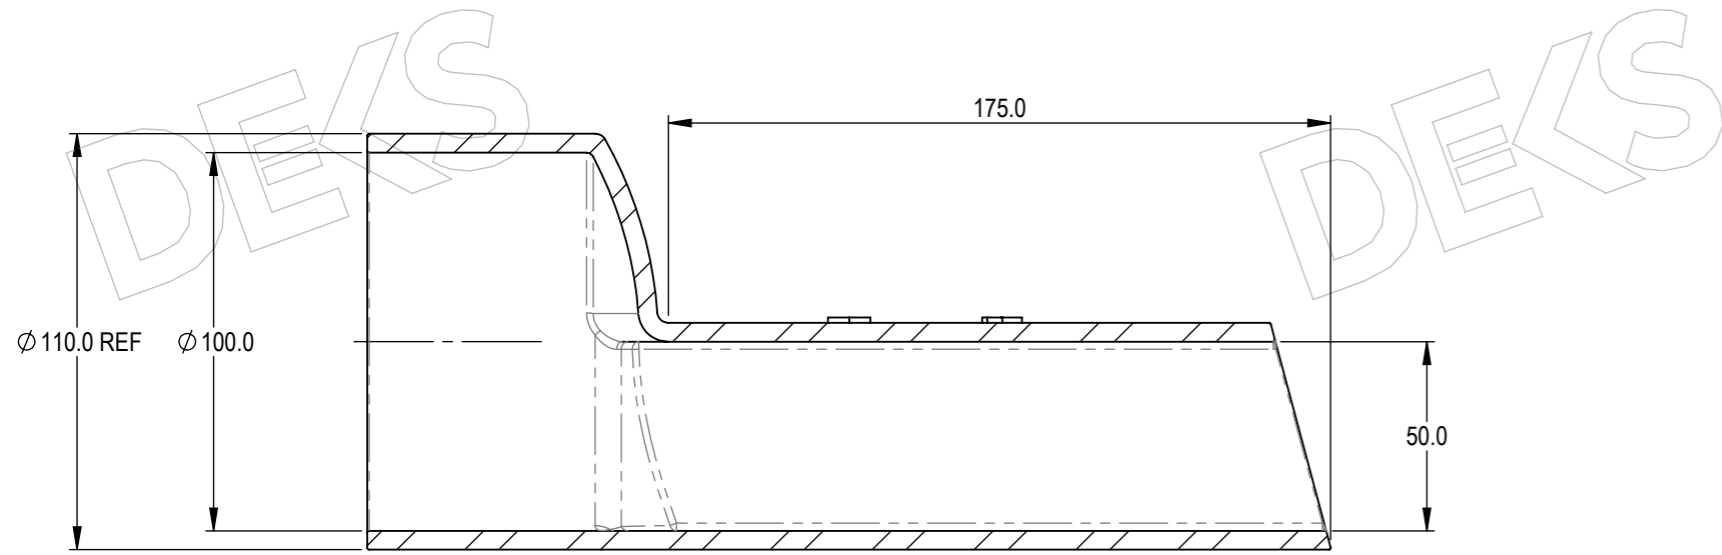

DEKS INDUSTRIES
5/841 Mountain Highway
Bayswater
Victoria 3153
www.deks.com.au

Technical Documents

1: Drawings 2308

*Follow
Us On*

SECTION A-A

PART NO	DISPLAY NAME	MATERIAL
2308	CI Kerb Adaptor 100mm pipe	CAST IRON