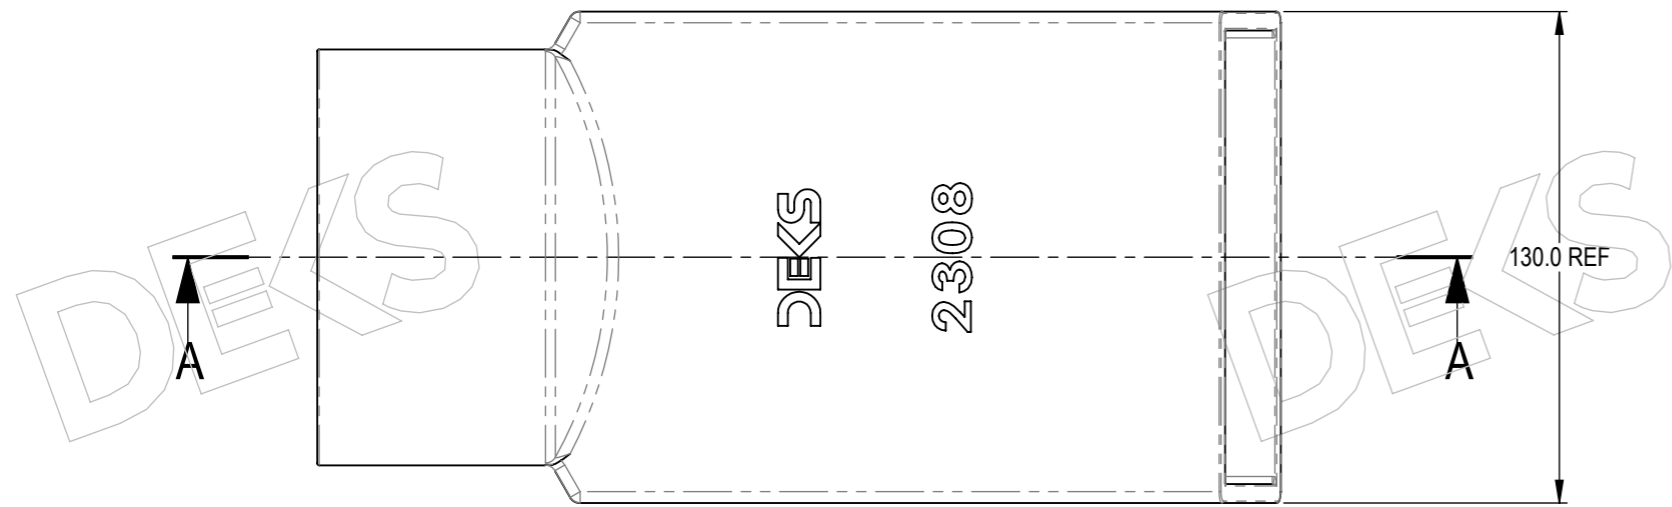

DEKS INDUSTRIES
5/841 Mountain Highway
Bayswater
Victoria 3153
www.deks.com.au

Technical Documents

1: Drawings 2308

*Follow
Us On*

SECTION A-A

PART NO	DISPLAY NAME	MATERIAL
2308	CI Kerb Adaptor 100mm pipe	CAST IRON