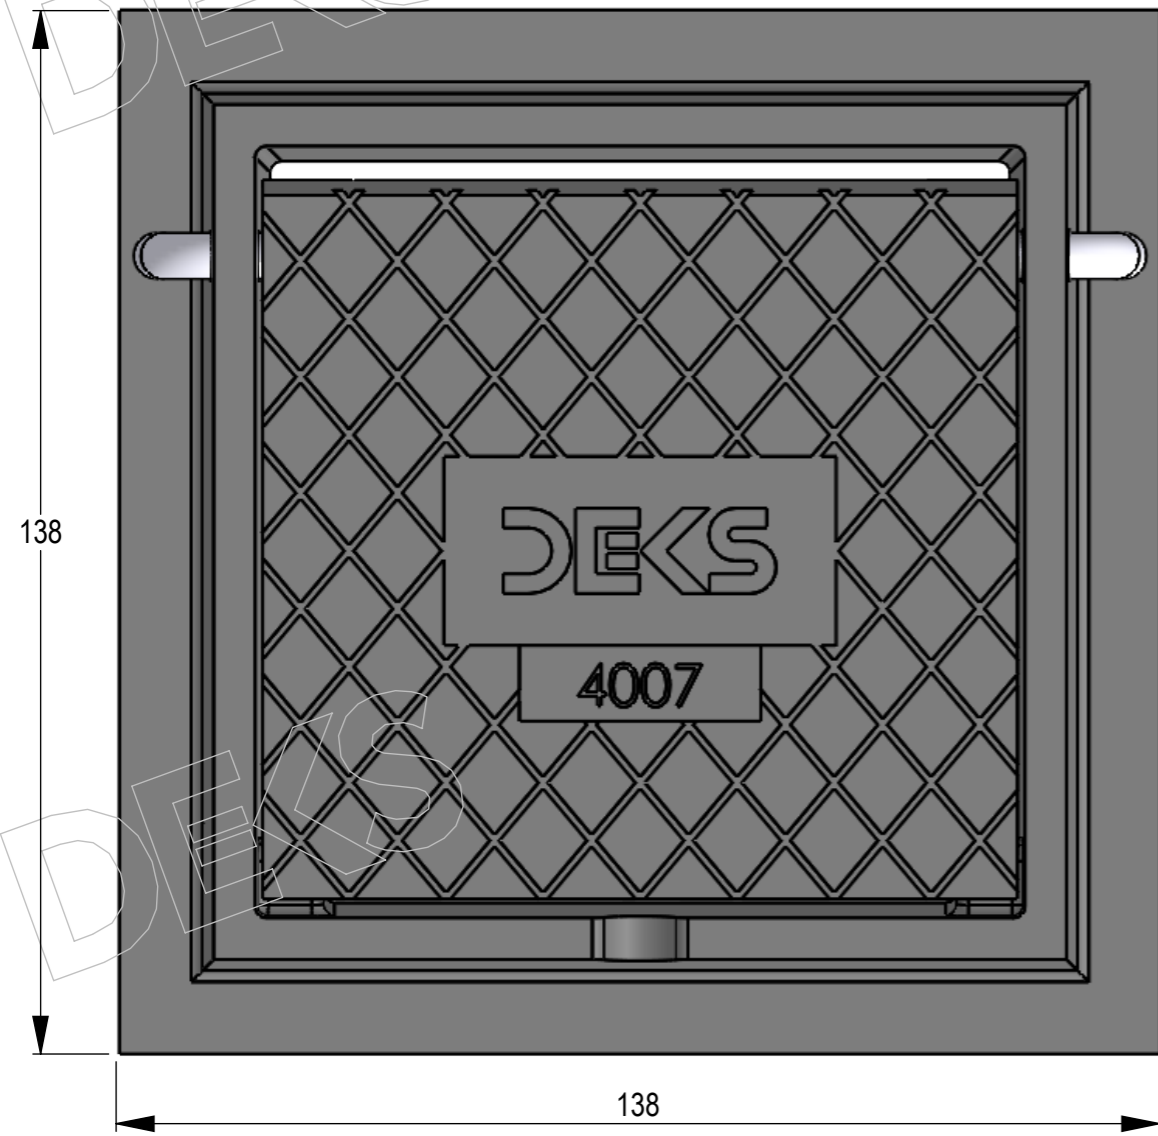

DEKS INDUSTRIES
5/841 Mountain Highway
Bayswater
Victoria 3153
www.deks.com.au

DEKS

Technical Documents

1: Drawings 4007

*Follow
Us On*

| ASSEMBLY PART NO | Display Name | MATERIAL | LOAD CLASS |
|------------------|-----------------------------|----------------|------------|
| 4007 | CI Light Stop Box 100 x 100 | GRAY CAST IRON | - |