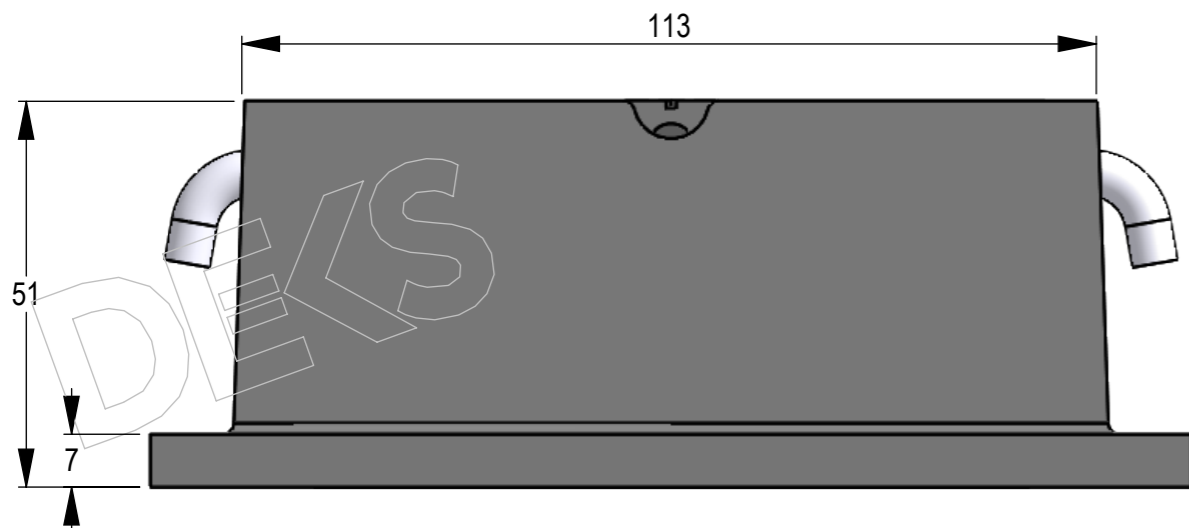

DEKS INDUSTRIES
5/841 Mountain Highway
Bayswater
Victoria 3153
www.deks.com.au

DEKS

Technical Documents

1: Drawings 4007

*Follow
Us On*

| ASSEMBLY PART NO | Display Name | MATERIAL | LOAD CLASS |
|------------------|-----------------------------|----------------|------------|
| 4007 | CI Light Stop Box 100 x 100 | GRAY CAST IRON | - |