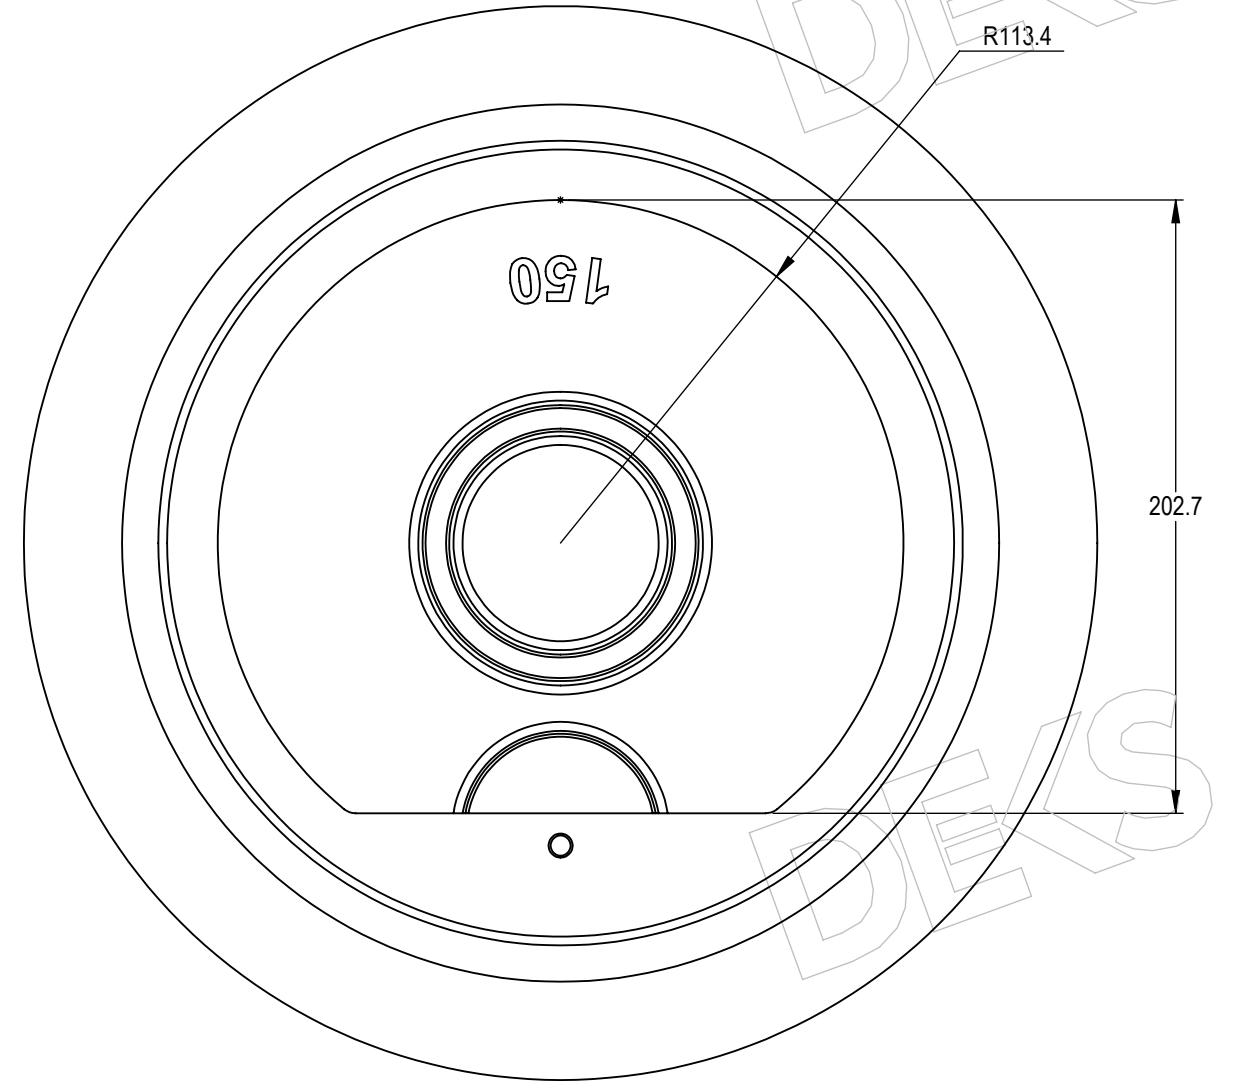

DEKS INDUSTRIES
5/841 Mountain Highway
Bayswater
Victoria 3153
www.deks.com.au

DEKS

Technical Documents

1: Drawings 4041

*Follow
Us On*

SECTION A-A

ITEM NO.	DESCRIPTION	Default
1	Frame	1
2	Lid (Lamp Cover)	1
3	Lid Retainer	1
4	Hex Soc. Hd. Cap Scr. M8x50	1
5	Split Pin	1

PART NO	DISPLAY NAME	MATERIAL
4041	CI Lamp Hole Cover 150mm	CAST IRON