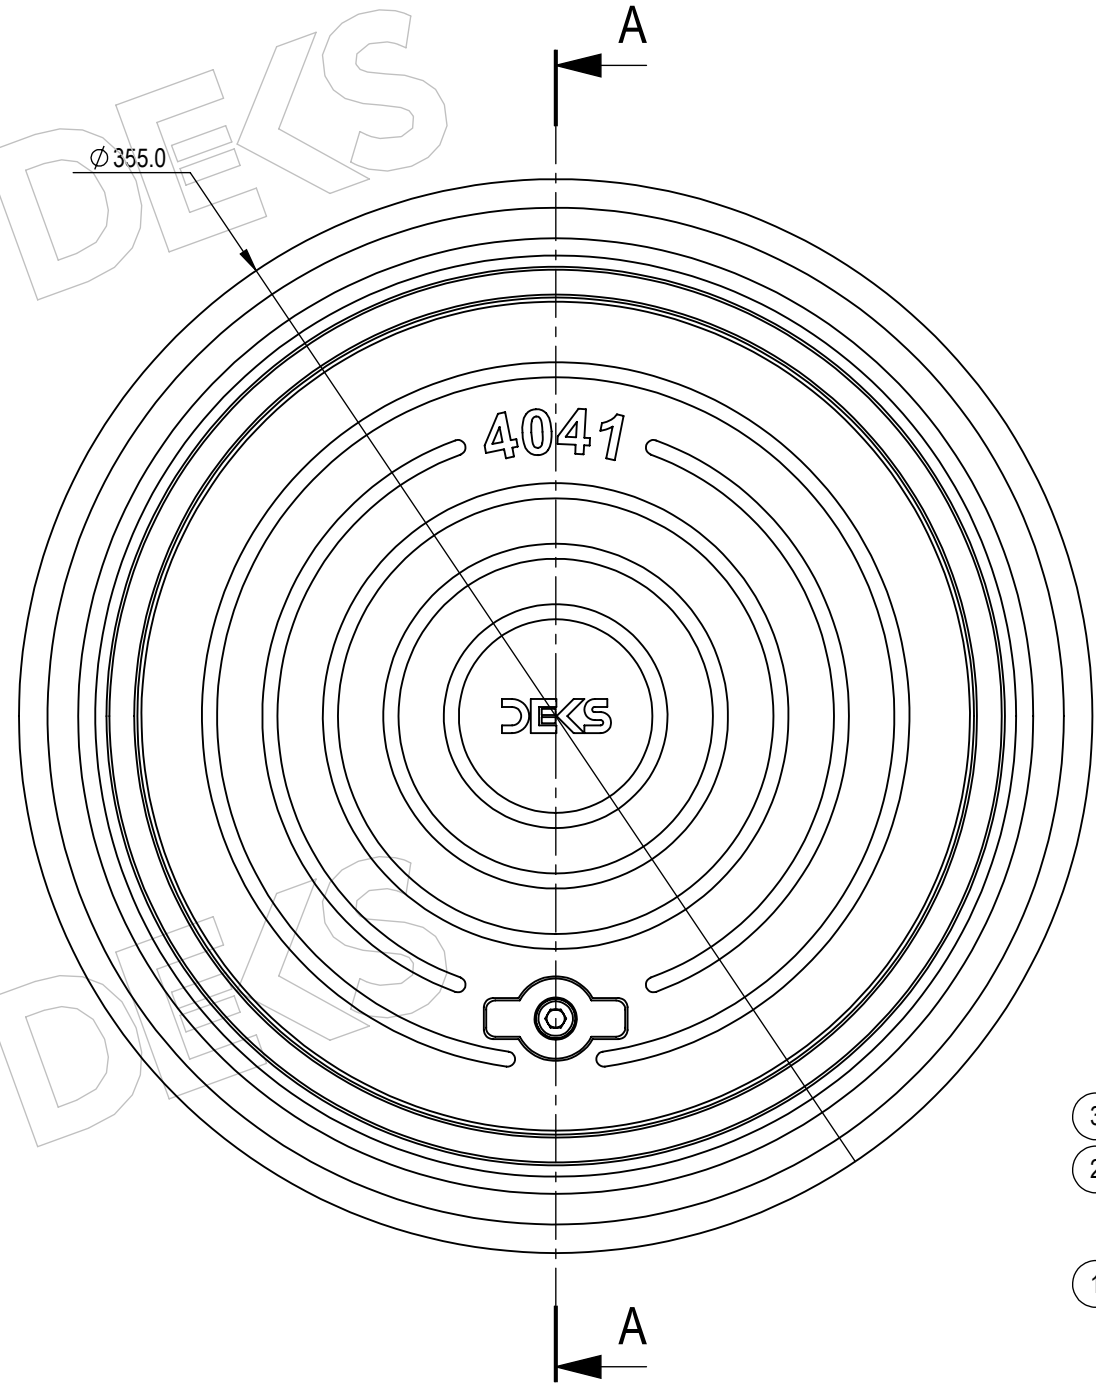

DEKS INDUSTRIES
5/841 Mountain Highway
Bayswater
Victoria 3153
www.deks.com.au

DEKS

Technical Documents

1: Drawings 4041

*Follow
Us On*

SECTION A-A

ITEM NO.	DESCRIPTION	Default
1	Frame	1
2	Lid (Lamp Cover)	1
3	Lid Retainer	1
4	Hex Soc. Hd. Cap Scr. M8x50	1
5	Split Pin	1

PART NO	DISPLAY NAME	MATERIAL
4041	CI Lamp Hole Cover 150mm	CAST IRON