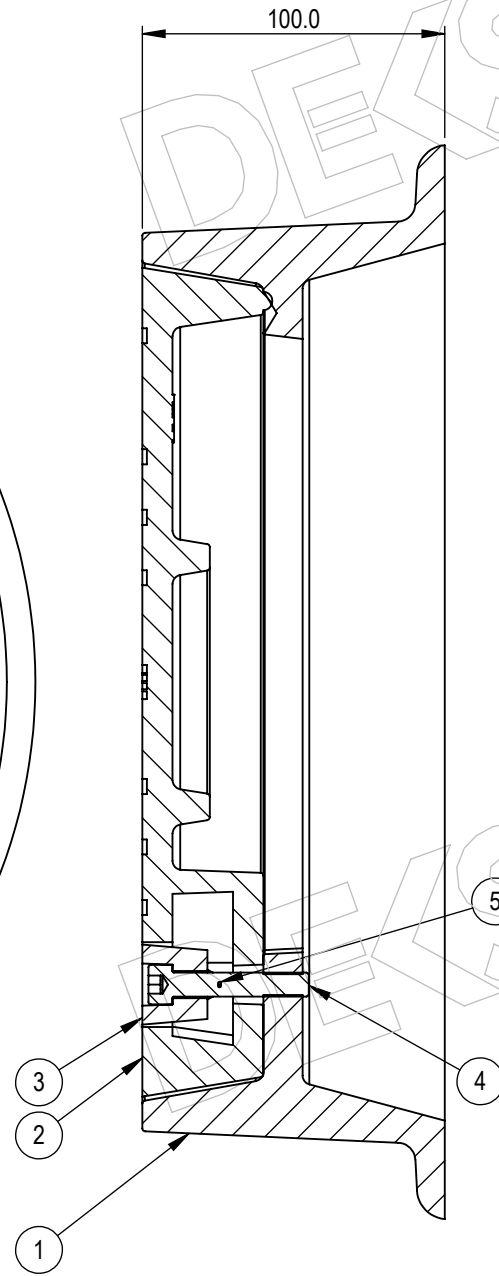

DEKS INDUSTRIES
5/841 Mountain Highway
Bayswater
Victoria 3153
www.deks.com.au

DEKS

Technical Documents

1: Drawings 4041

*Follow
Us On*

SECTION A-A

ITEM NO.	DESCRIPTION	Default
1	Frame	1
2	Lid (Lamp Cover)	1
3	Lid Retainer	1
4	Hex Soc. Hd. Cap Scr. M8x50	1
5	Split Pin	1

PART NO	DISPLAY NAME	MATERIAL
4041	CI Lamp Hole Cover 150mm	CAST IRON