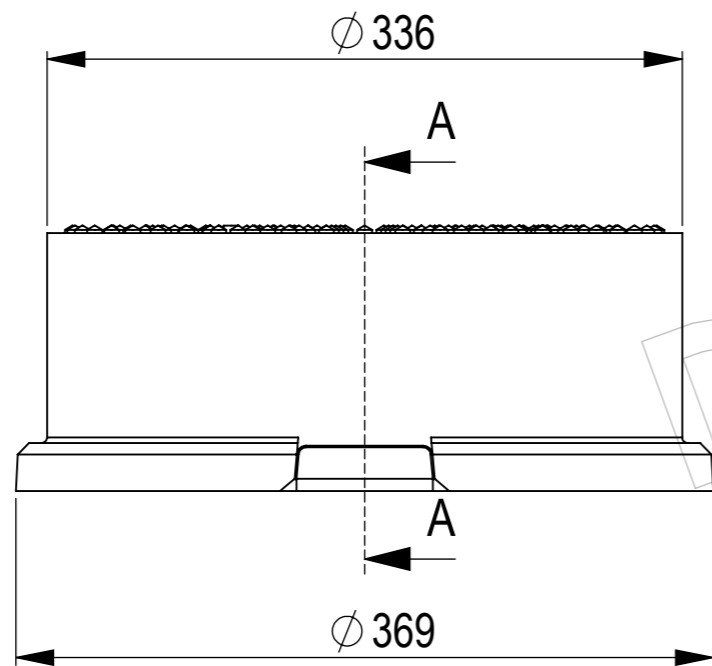

DEKS INDUSTRIES
5/841 Mountain Highway
Bayswater
Victoria 3153
www.deks.com.au

DEKS

Technical Documents

1: Drawings

4038,4038Y,4038RE,4038BE,4052
,4067

*Follow
Us On*

SECTION A-A

ASSEMBLY PART NO	Display Name	COLOUR	MATERIAL	LOAD CLASS
4038	Sluice Valve Cover Rnd Gry	GREY	Recycled Plastic	Class B
4038Y	Sluice Valve Cover Rnd Yellow	YELLOW		
4038RE	Sluice Valve Cover Rnd Red	RED		
4038BE	Sluice Valve Cover Rnd Beige	BEIGE		
4067	Sluice Valve Cover Rnd Lilac	LILAC		
4052	Sluice Valve Cover Blue Rnd (small)	BLUE		