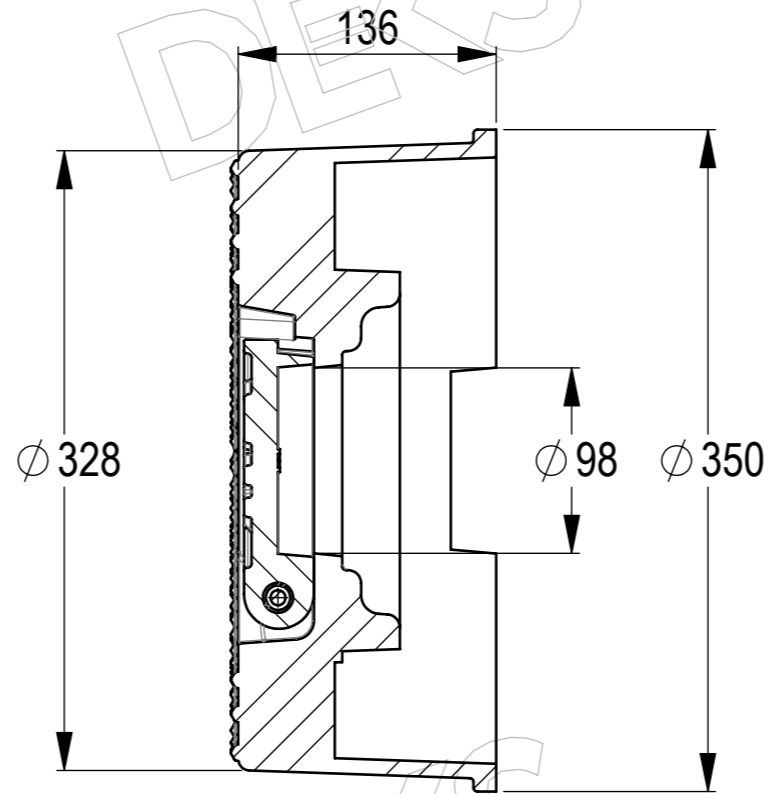

DEKS INDUSTRIES
5/841 Mountain Highway
Bayswater
Victoria 3153
www.deks.com.au

DEKS

Technical Documents

1: Drawings

4038,4038Y,4038RE,4038BE,4052
,4067

*Follow
Us On*

Load Rated Class B as per AS3996

COLOR TABLE

ASSEMBLY PART NO	Display Name	COLOUR	MATERIAL
4038	Sluice Valve Cover Rnd Gry	GREY	SMC
4038Y	Sluice Valve Cover Rnd Yellow	YELLOW	SMC
4038RE	Sluice Valve Cover Rnd Red	RED	SMC
4038BE	Sluice Valve Cover Rnd Beige	BEIGE	SMC
4067	Sluice Valve Cover Rnd Lilac	LILAC	SMC
4052	Sluice Valve Cover Blue Rnd (small)	BLUE	SMC