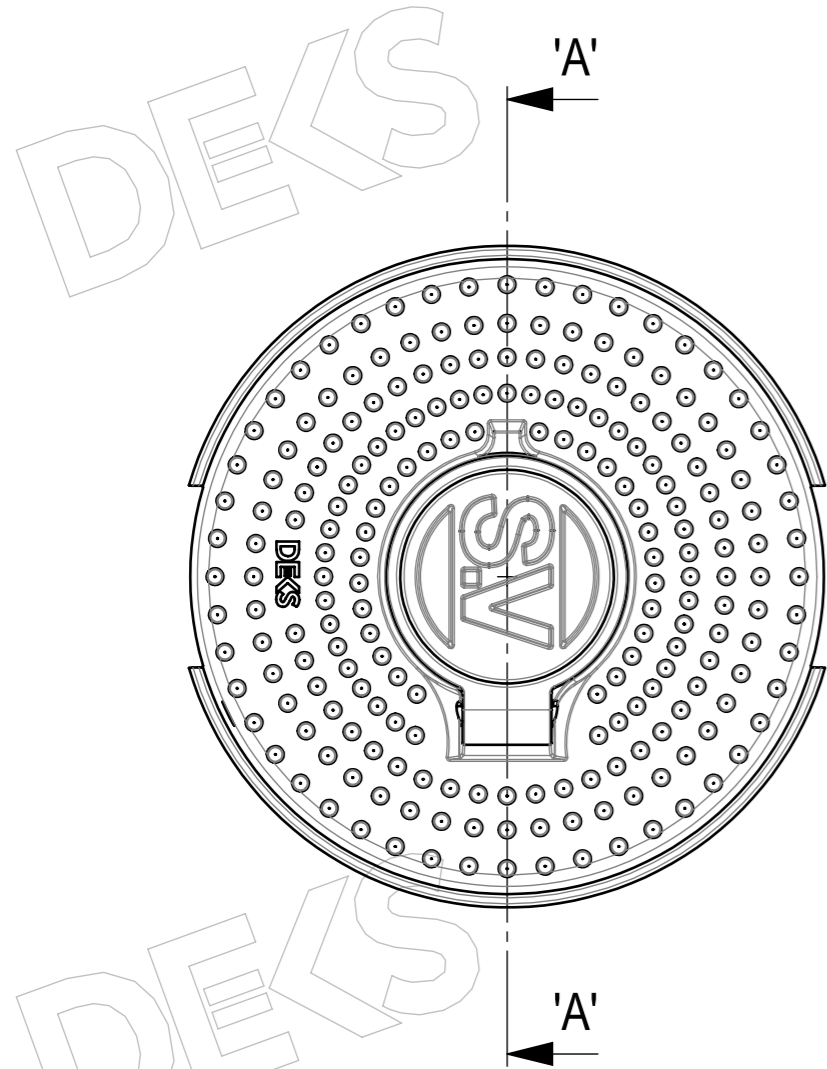

DEKS INDUSTRIES
5/841 Mountain Highway
Bayswater
Victoria 3153
www.deks.com.au

DEKS

Technical Documents

1: Drawings

4038,4038Y,4038RE,4038BE,4052
,4067

*Follow
Us On*

Load Rated Class B as per AS3996

COLOR TABLE

ASSEMBLY PART NO	Display Name	COLOUR	MATERIAL
4038	Sluice Valve Cover Rnd Gry	GREY	SMC
4038Y	Sluice Valve Cover Rnd Yellow	YELLOW	SMC
4038RE	Sluice Valve Cover Rnd Red	RED	SMC
4038BE	Sluice Valve Cover Rnd Beige	BEIGE	SMC
4067	Sluice Valve Cover Rnd Lilac	LILAC	SMC
4052	Sluice Valve Cover Blue Rnd (small)	BLUE	SMC