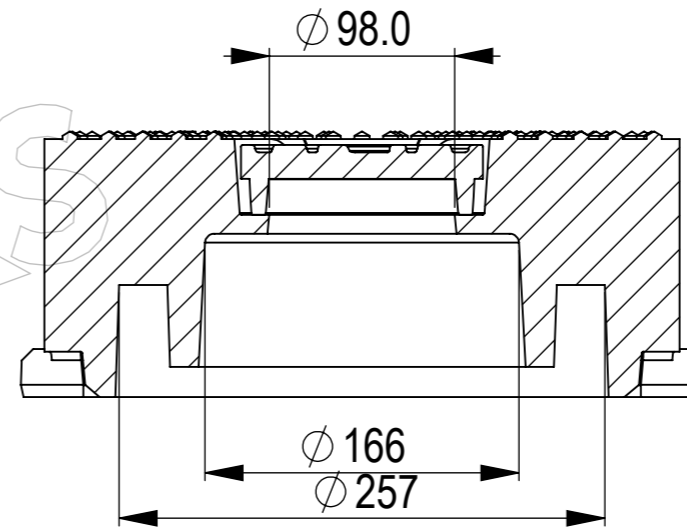

DEKS INDUSTRIES
5/841 Mountain Highway
Bayswater
Victoria 3153
www.deks.com.au

DEKS

Technical Documents

1: Drawings

4038,4038Y,4038RE,4038BE,4052
,4067

*Follow
Us On*

SECTION A-A

ASSEMBLY PART NO	Display Name	COLOUR	MATERIAL	LOAD CLASS
4038	Sluice Valve Cover Rnd Gry	GREY	Recycled Plastic	Class B
4038Y	Sluice Valve Cover Rnd Yellow	YELLOW		
4038RE	Sluice Valve Cover Rnd Red	RED		
4038BE	Sluice Valve Cover Rnd Beige	BEIGE		
4067	Sluice Valve Cover Rnd Lilac	LILAC		
4052	Sluice Valve Cover Blue Rnd (small)	BLUE		