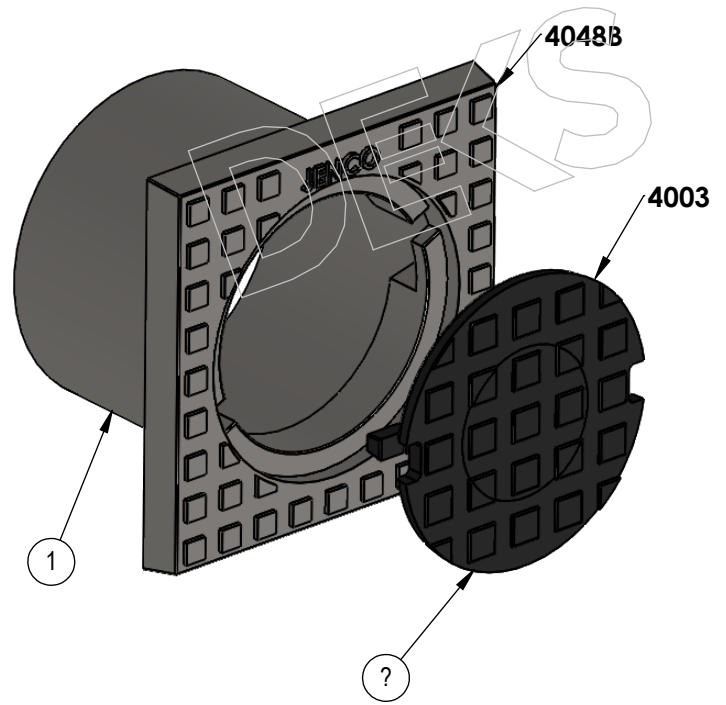

DEKS INDUSTRIES
5/841 Mountain Highway
Bayswater
Victoria 3153
www.deks.com.au

DEKS

Technical Documents

1: Drawings 4048

*Follow
Us On*

2	4003	CI LID	1
1	4048B	PLASTIC BODY	1
ITEM NO.	PART NUMBER	DESCRIPTION	QTY

PART NO	DISPLAY NAME	MATERIAL
4048	Inspection Cover 199 (Plastic body and Ci Lid)	CAST IRON/PLASTICS