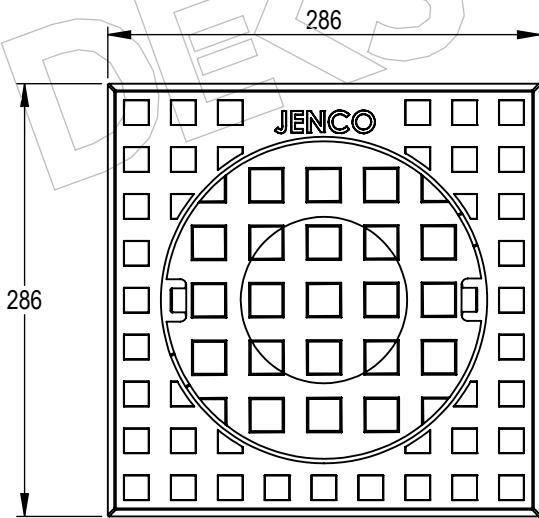

DEKS INDUSTRIES
5/841 Mountain Highway
Bayswater
Victoria 3153
www.deks.com.au

DEKS

Technical Documents

1: Drawings 4048

*Follow
Us On*

2	4003	CI LID	1
1	4048B	PLASTIC BODY	1
ITEM NO.	PART NUMBER	DESCRIPTION	QTY

PART NO	DISPLAY NAME	MATERIAL
4048	Inspection Cover 199 (Plastic body and Ci Lid)	CAST IRON/PLASTICS