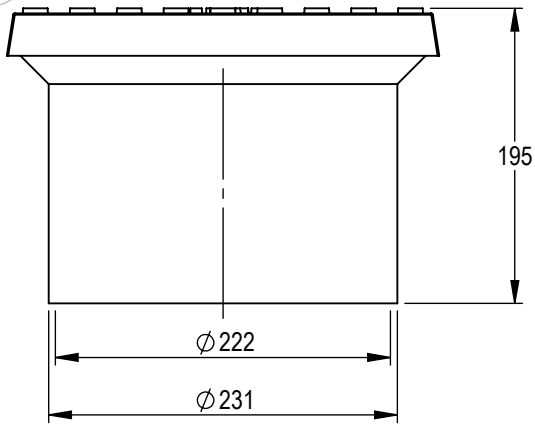

DEKS INDUSTRIES
5/841 Mountain Highway
Bayswater
Victoria 3153
www.deks.com.au

DEKS

Technical Documents

1: Drawings 4048

*Follow
Us On*

2	4003	CI LID	1
1	4048B	PLASTIC BODY	1
ITEM NO.	PART NUMBER	DESCRIPTION	QTY

PART NO	DISPLAY NAME	MATERIAL
4048	Inspection Cover 199 (Plastic body and Ci Lid)	CAST IRON/PLASTICS