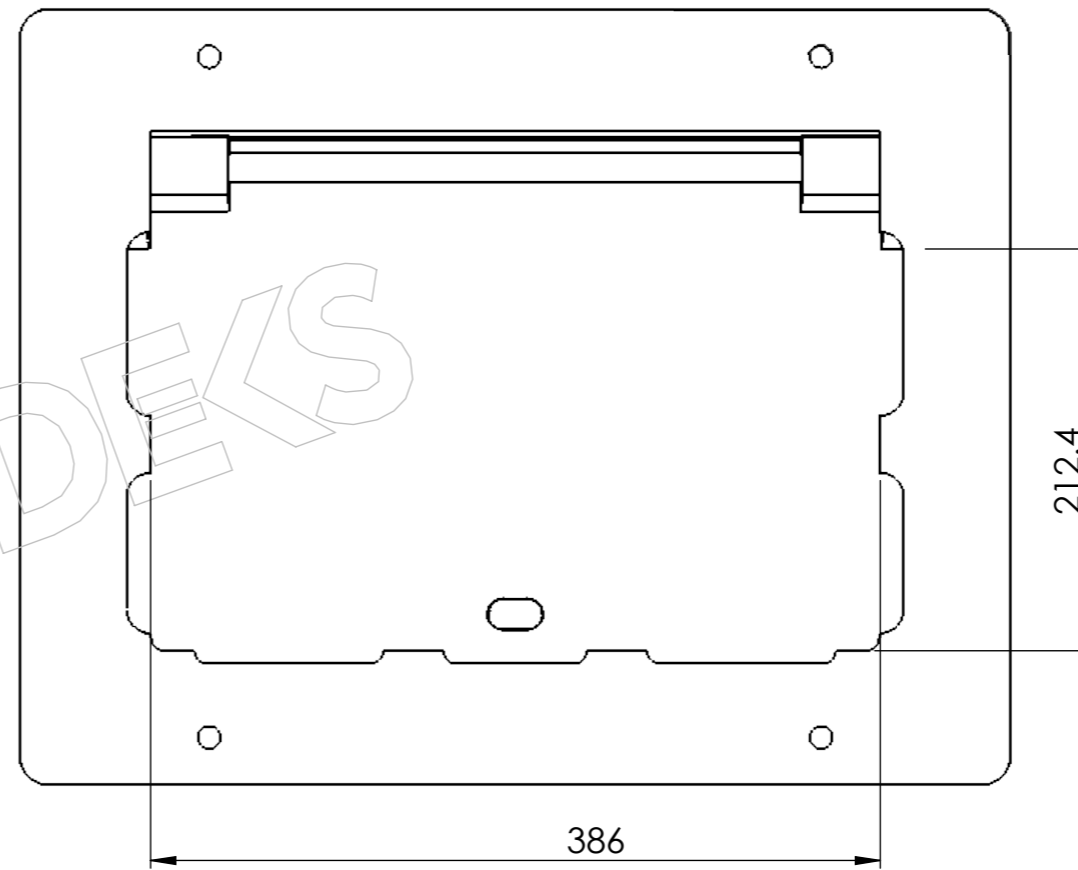

# DEKS

Technical Documents

1: Drawings 4016

*Follow  
Us On*

ITEM NO.	DESCRIPTION	QTY
1	STOP BOX HOUSING	1
2	STAINLESS STEEL PIN	1
3	STOP BOX LID	1

PART NO	DISPLAY NAME	MATERIAL
4016	CI Stop Box 450 x 300	CAST IRON