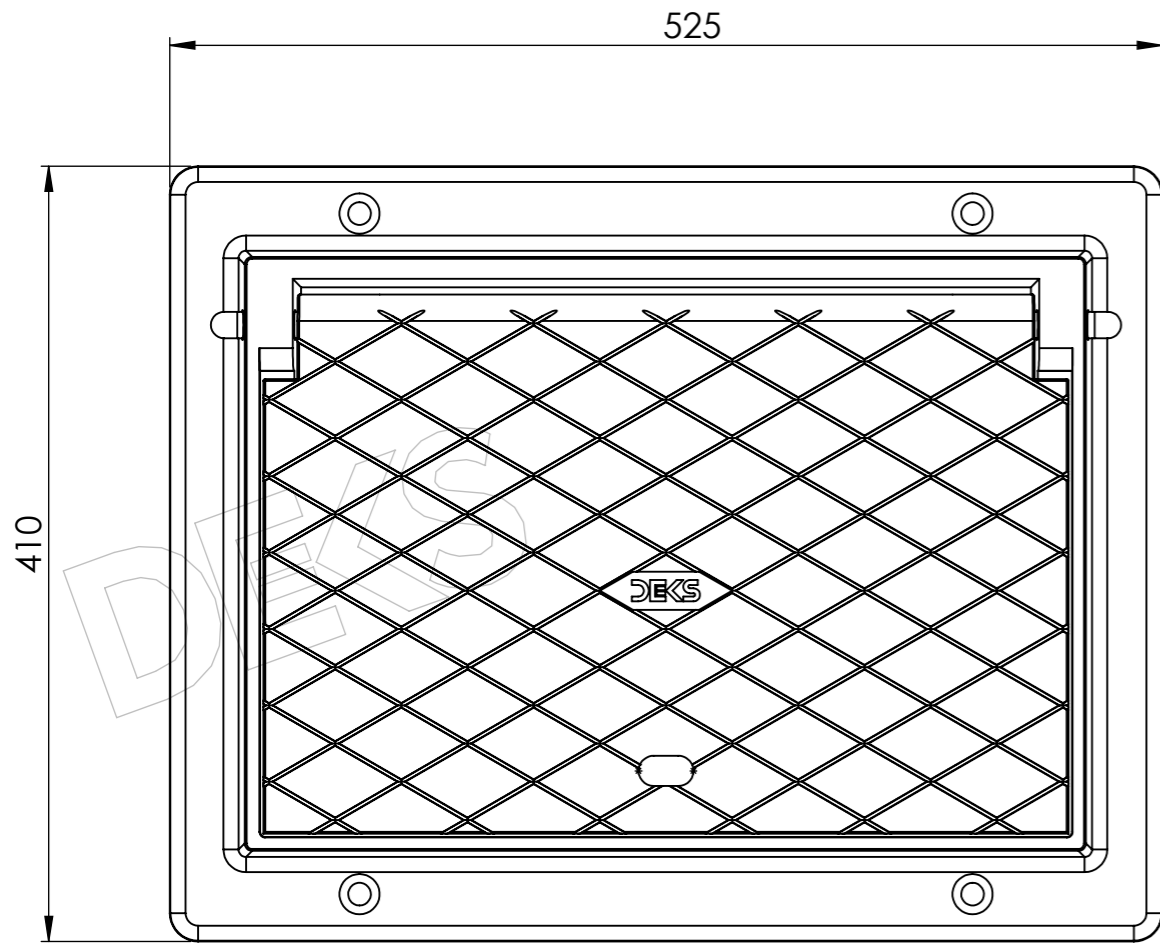

# DEKS

Technical Documents

1: Drawings 4016

*Follow  
Us On*

ITEM NO.	DESCRIPTION	QTY
1	STOP BOX HOUSING	1
2	STAINLESS STEEL PIN	1
3	STOP BOX LID	1

PART NO	DISPLAY NAME	MATERIAL
4016	CI Stop Box 450 x 300	CAST IRON