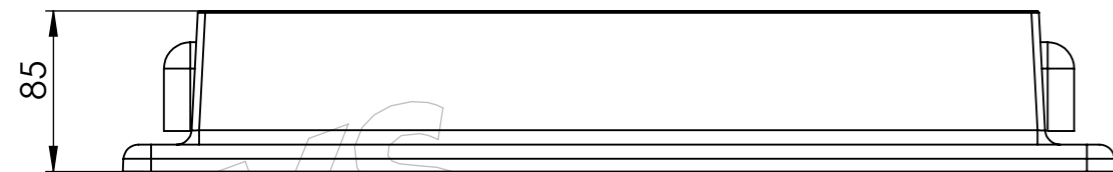

# DEKS

Technical Documents

1: Drawings 4016

*Follow  
Us On*

ITEM NO.	DESCRIPTION	QTY
1	STOP BOX HOUSING	1
2	STAINLESS STEEL PIN	1
3	STOP BOX LID	1

PART NO	DISPLAY NAME	MATERIAL
4016	CI Stop Box 450 x 300	CAST IRON