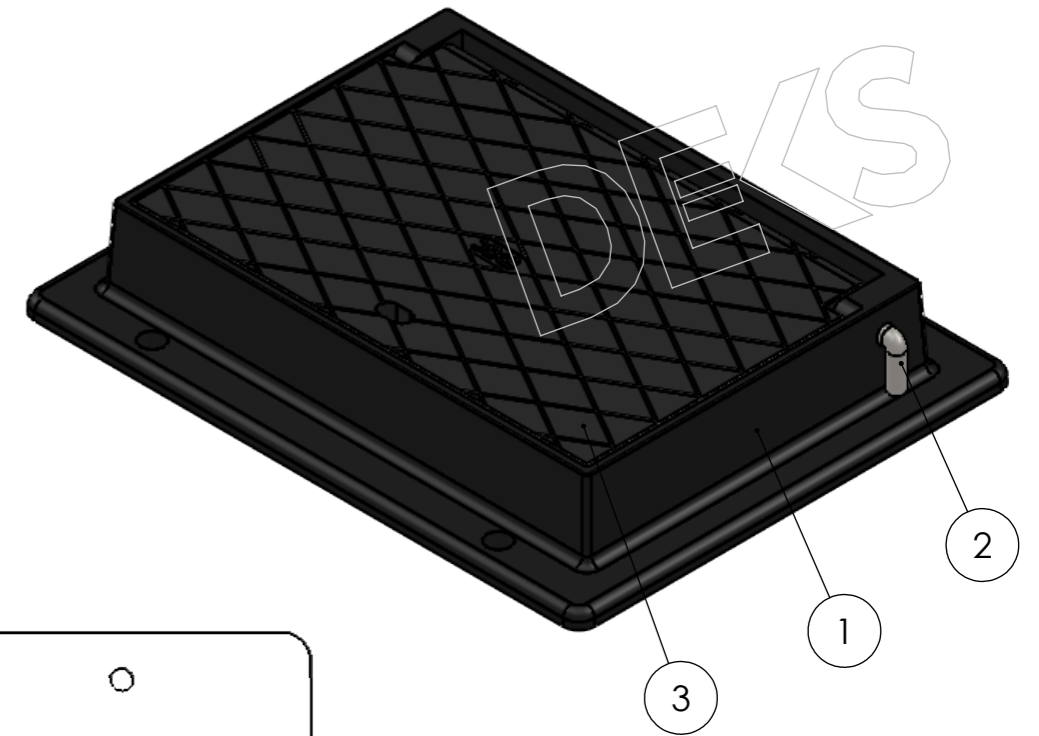

# DEKS

Technical Documents

1: Drawings 4016

*Follow  
Us On*

ITEM NO.	DESCRIPTION	QTY
1	STOP BOX HOUSING	1
2	STAINLESS STEEL PIN	1
3	STOP BOX LID	1

PART NO	DISPLAY NAME	MATERIAL
4016	CI Stop Box 450 x 300	CAST IRON