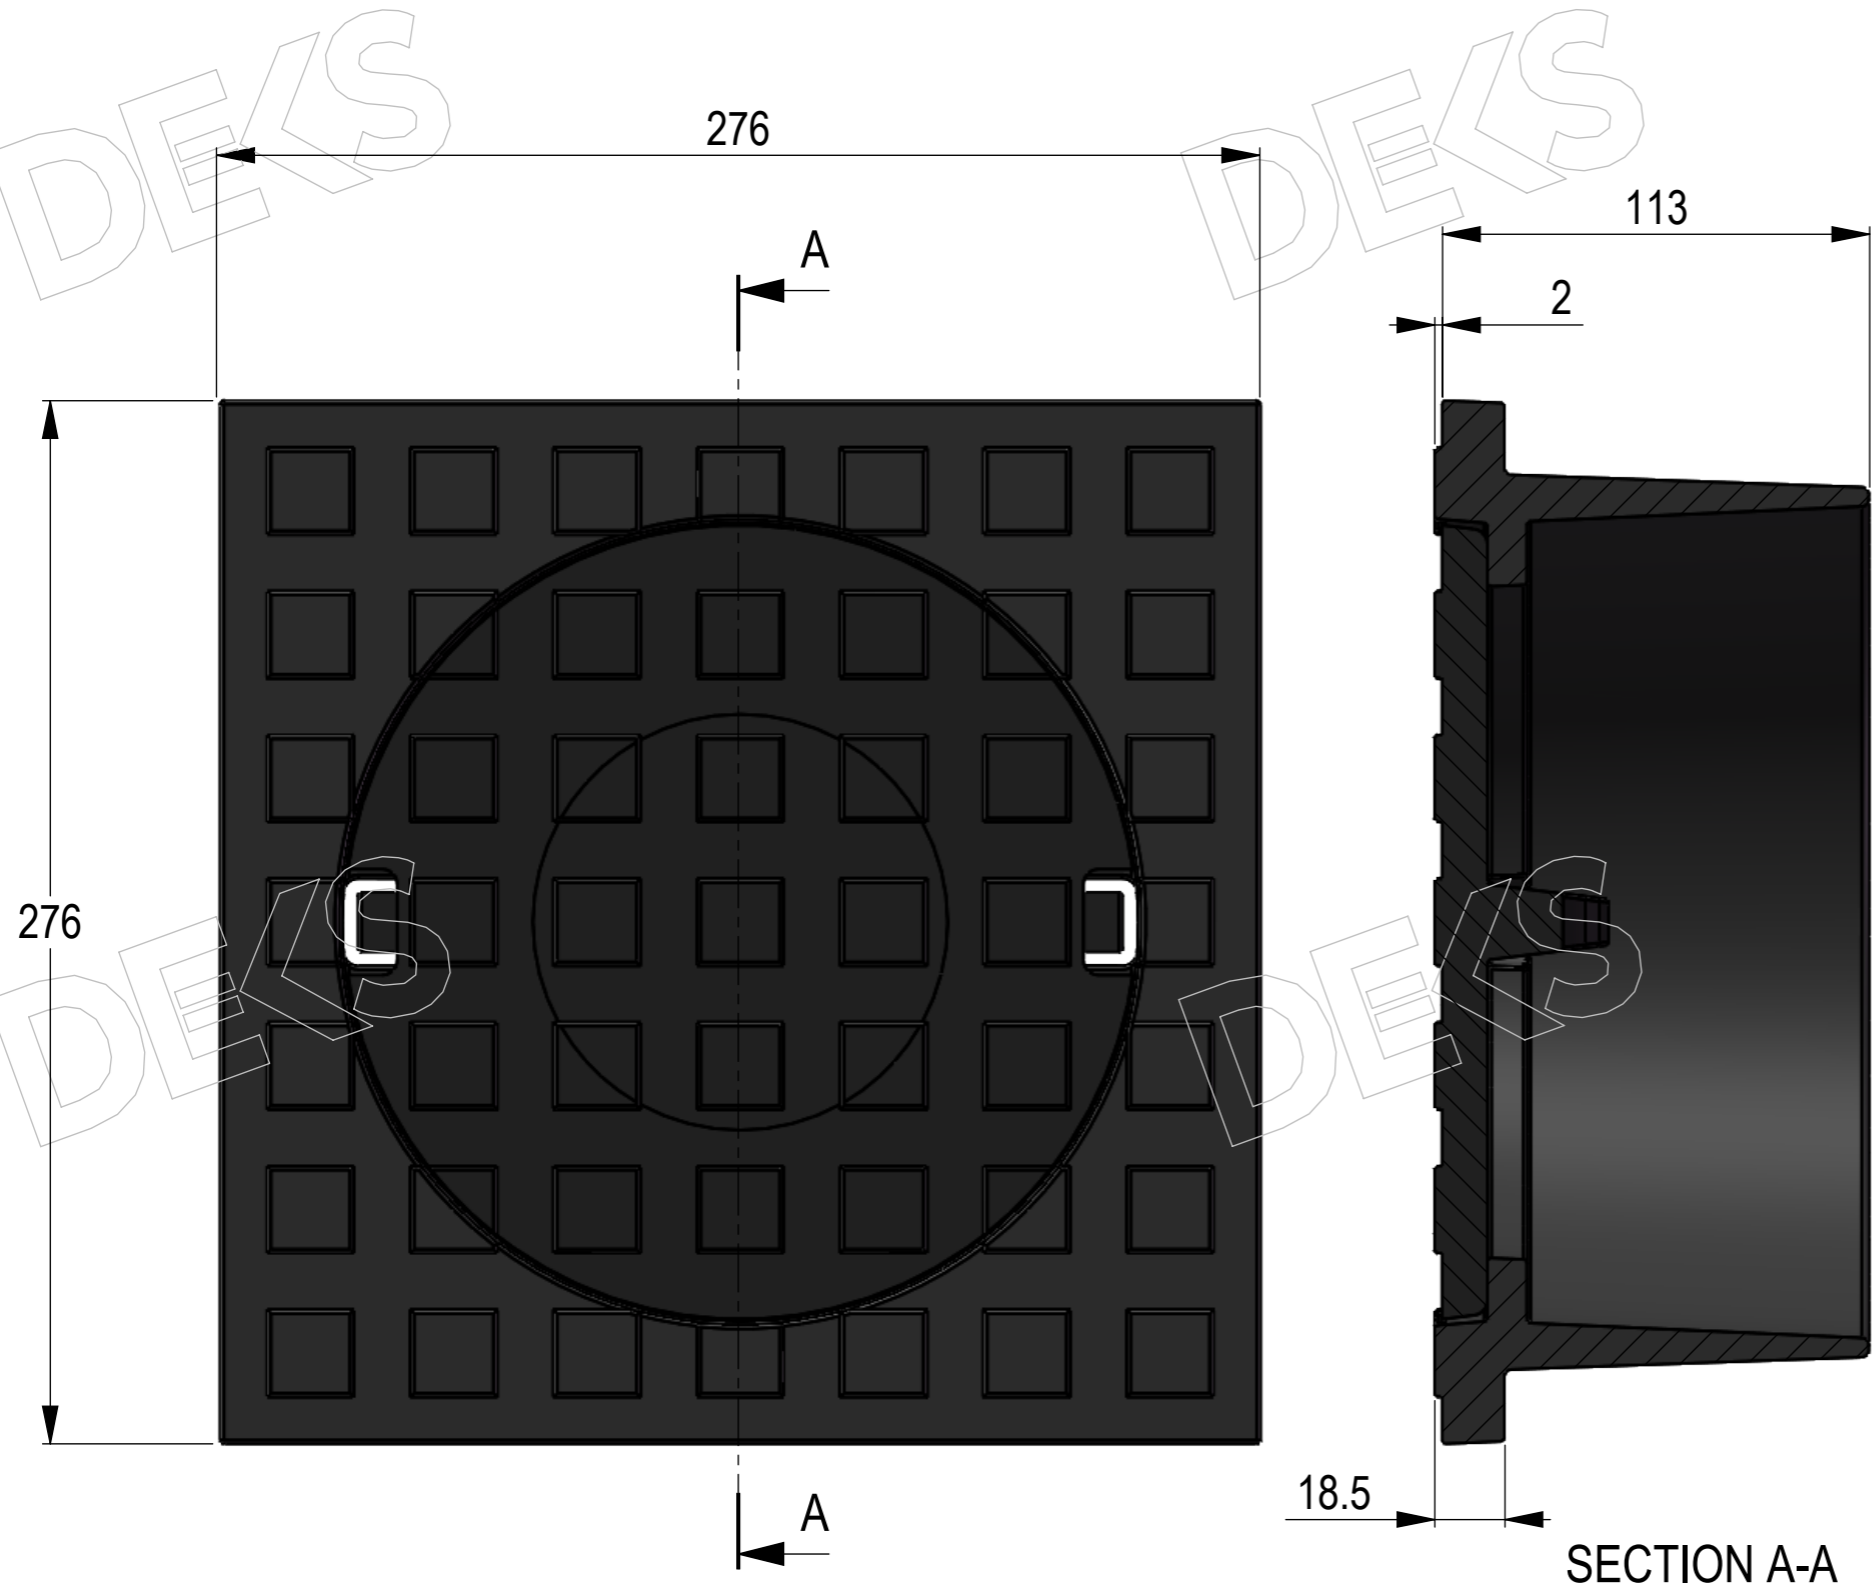

DEKS INDUSTRIES
5/841 Mountain Highway
Bayswater
Victoria 3153
www.deks.com.au

DEKS

Technical Documents

1: Drawings 4002

*Follow
Us On*

ASSEMBLY PART NO	Display Name	MATERIAL	LOAD CLASS
4002	Inspection Cover 199 Heavy (CI Body and Lid)	GRAY CAST IRON	Class C