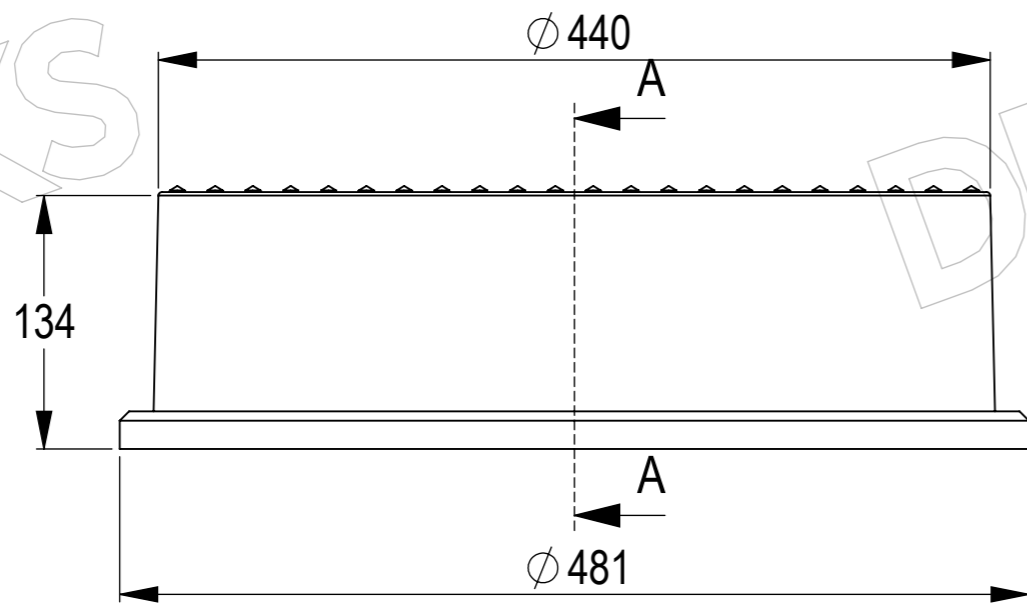

DEKS INDUSTRIES
5/841 Mountain Highway
Bayswater
Victoria 3153
www.deks.com.au

DEKS

Technical Documents

1: Drawings

4049,4050,4050LILAC,4050BL,4051Y

*Follow
Us On*

| ASSEMBLY PART NO | Display Name | COLOUR | MATERIAL | LOAD CLASS |
|------------------|--------------------------------------|--------|------------------|------------|
| 4050 | Sluice Valve Cover Rnd Gry | GREY | Recycled Plastic | Class B |
| 4051Y | Sluice Valve Cover Rnd Yellow | YELLOW | | |
| 4049 | Sluice Valve Cover Rnd Red | WHITE | | |
| 4050LILAC | Sluice Valve Cover Lilac Rnd (large) | LILAC | | |
| 4050BL | Sluice Valve Cover Rnd Beige | BLUE | | |