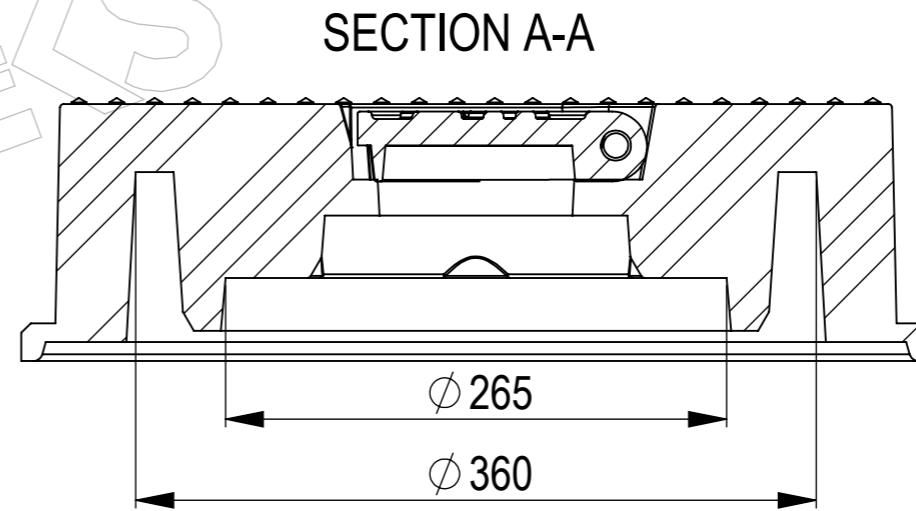

DEKS INDUSTRIES
5/841 Mountain Highway
Bayswater
Victoria 3153
www.deks.com.au

DEKS

Technical Documents

1: Drawings

4049,4050,4050LILAC,4050BL,4051Y

*Follow
Us On*

| ASSEMBLY PART NO | Display Name | COLOUR | MATERIAL | LOAD CLASS |
|------------------|--------------------------------------|--------|------------------|------------|
| 4050 | Sluice Valve Cover Rnd Gry | GREY | Recycled Plastic | Class B |
| 4051Y | Sluice Valve Cover Rnd Yellow | YELLOW | | |
| 4049 | Sluice Valve Cover Rnd Red | WHITE | | |
| 4050LILAC | Sluice Valve Cover Lilac Rnd (large) | LILAC | | |
| 4050BL | Sluice Valve Cover Rnd Beige | BLUE | | |