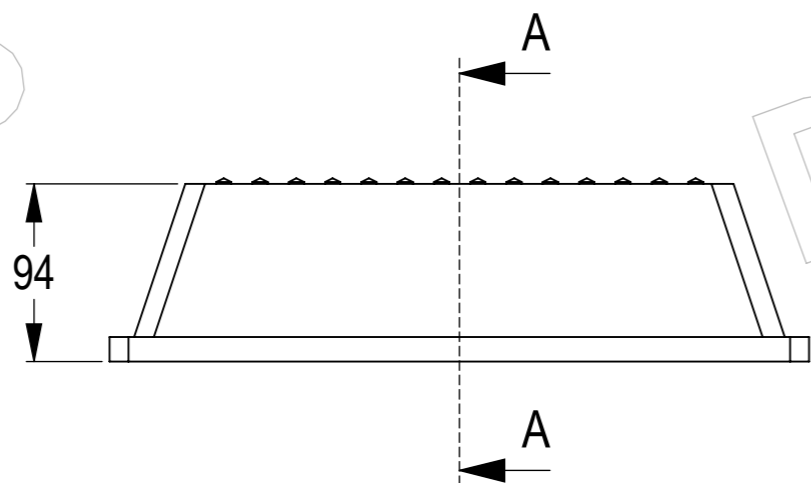

DEKS INDUSTRIES
5/841 Mountain Highway
Bayswater
Victoria 3153
www.deks.com.au

DEKS

Technical Documents

1: Drawings 4059&4066

*Follow
Us On*

ASSEMBLY PART NO	Display Name	COLOUR	MATERIAL	LOAD CLASS
4059	Sluice Valve Cover Sq Gry	GREY	Recycled Plastic	Class B
4066	Sluice Valve Cover Sq Lilac	LILAC		