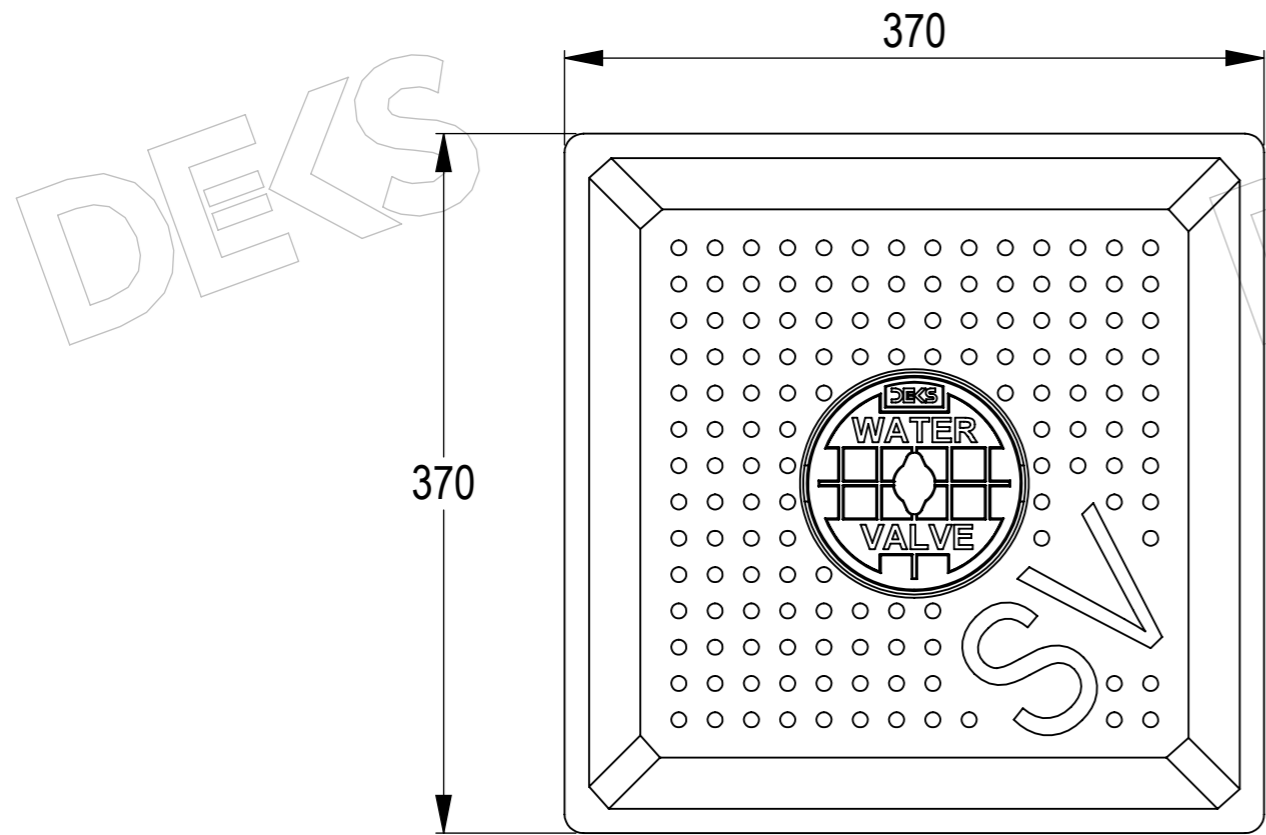

DEKS INDUSTRIES
5/841 Mountain Highway
Bayswater
Victoria 3153
www.deks.com.au

DEKS

Technical Documents

1: Drawings 4059&4066

*Follow
Us On*

ASSEMBLY PART NO	Display Name	COLOUR	MATERIAL	LOAD CLASS
4059	Sluice Valve Cover Sq Gry	GREY	Recycled Plastic	Class B
4066	Sluice Valve Cover Sq Lilac	LILAC		