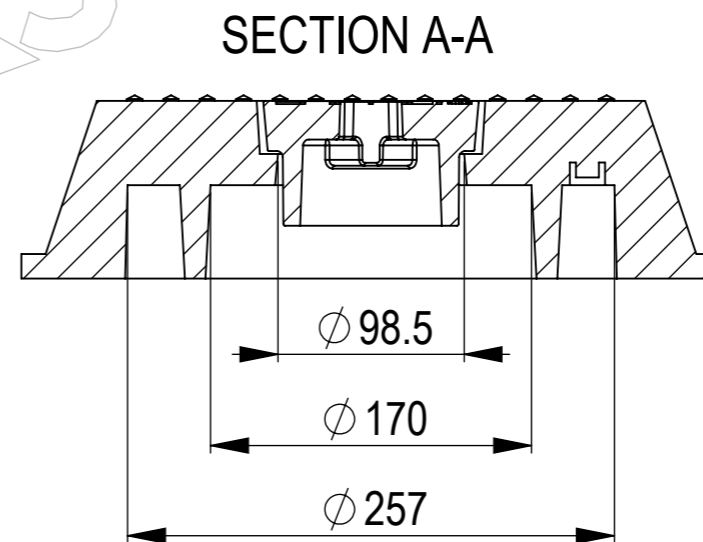

DEKS INDUSTRIES
5/841 Mountain Highway
Bayswater
Victoria 3153
www.deks.com.au

DEKS

Technical Documents

1: Drawings 4059&4066

*Follow
Us On*

ASSEMBLY PART NO	Display Name	COLOUR	MATERIAL	LOAD CLASS
4059	Sluice Valve Cover Sq Gry	GREY	Recycled Plastic	Class B
4066	Sluice Valve Cover Sq Lilac	LILAC		