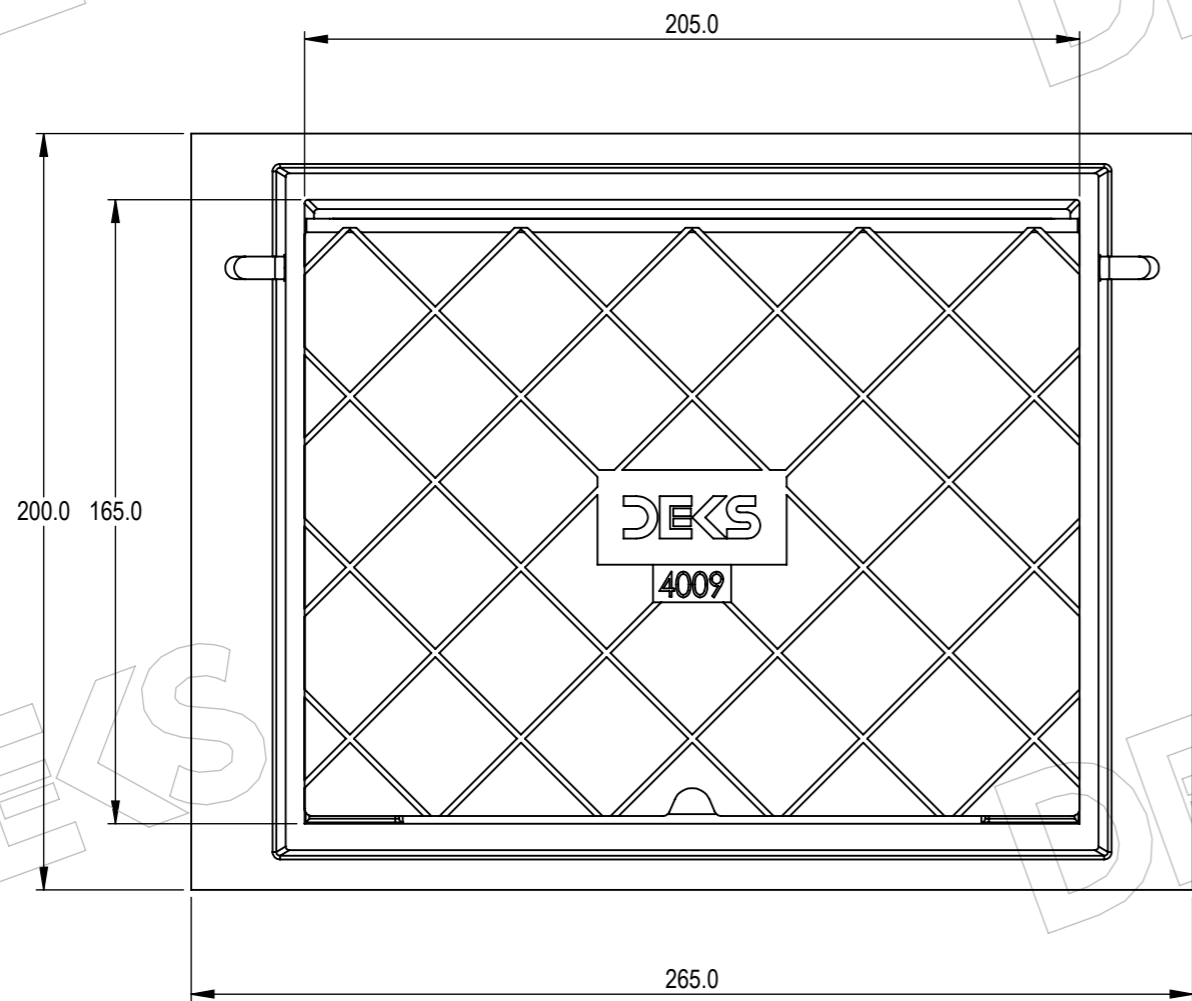

DEKS INDUSTRIES
5/841 Mountain Highway
Bayswater
Victoria 3153
www.deks.com.au

DEKS

Technical Documents

1: Drawings 4009

*Follow
Us On*

ITEM NO.	DESCRIPTION	QTY
1	CAST IRON STOP BOX	1
2	CAST IRON STOP BOX LID	1
3	6mm PIN	1

PART NO	DISPLAY NAME	MATERIAL
4009	CI Stop Box 225 x 150	CAST IRON