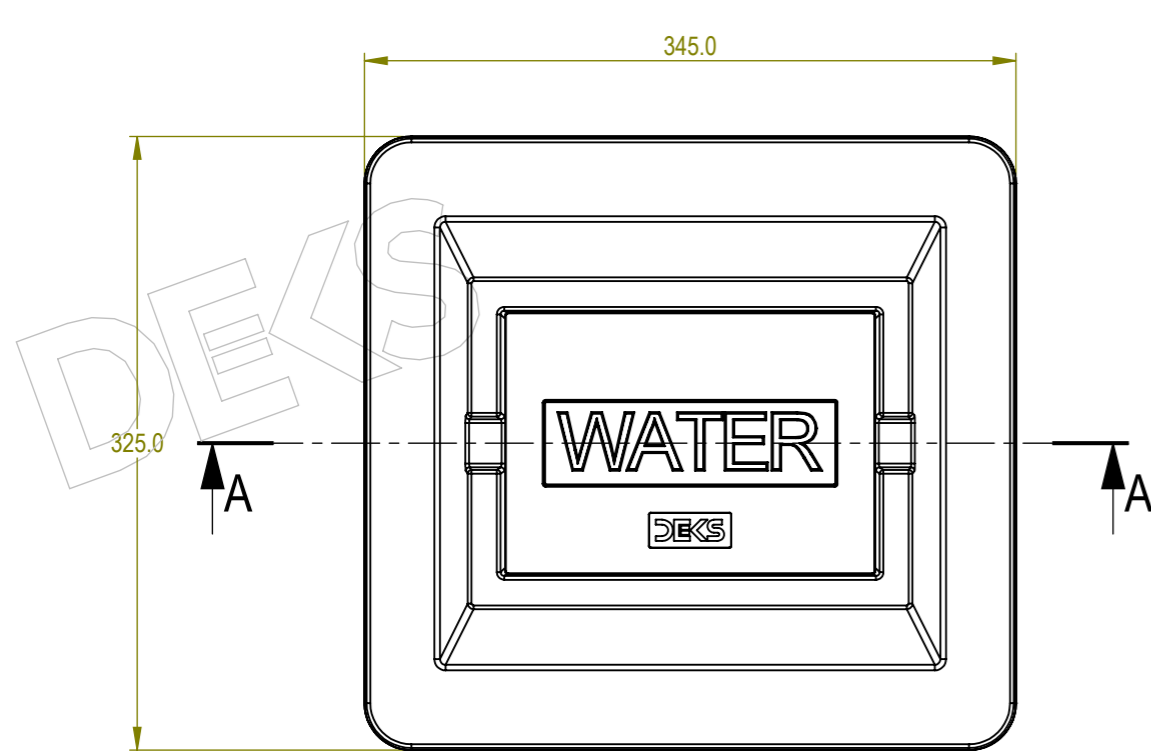

# DEKS

Technical Documents

1: Drawings 4010&4010LILAC

*Follow  
Us On*

SECTION A-A

2	CAST IRON FIRE PLUG LID	1
1	desc	1
ITEM NO.	DESCRIPTION	QTY

PART NO	DISPLAY NAME	MATERIAL
4010	CI Fire Plug Cover & Lid (VIC)	CAST IRON
4010LILAC	CI Fire Plug Cover & Lid (VIC) - LILAC	CAST IRON