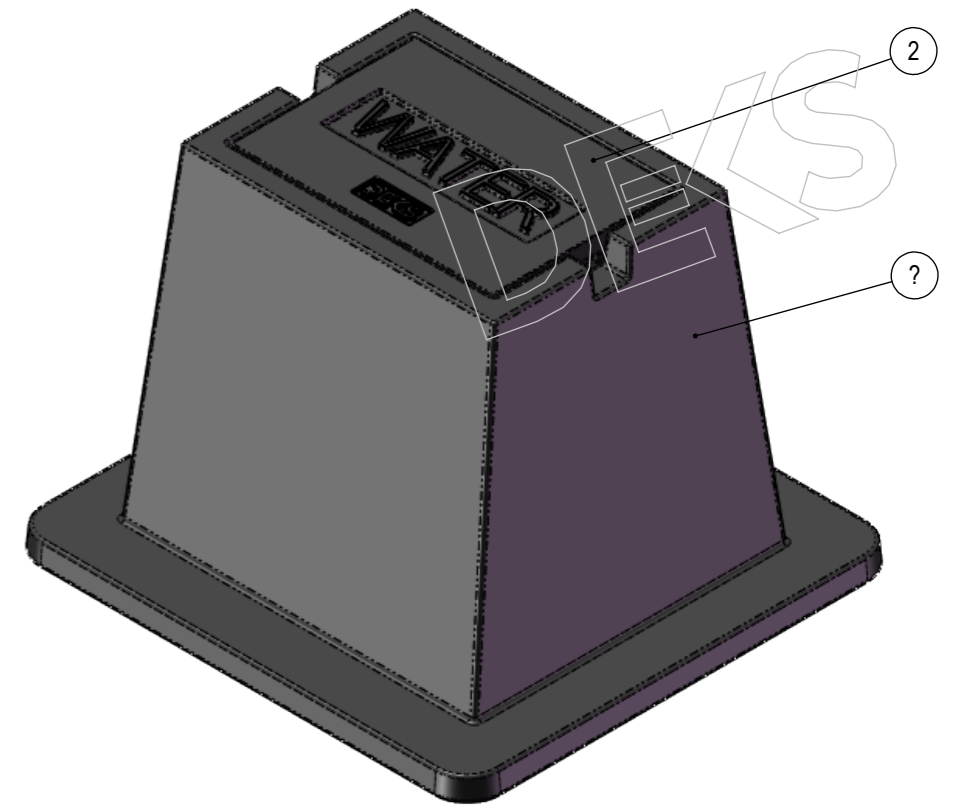

# DEKS

Technical Documents

1: Drawings 4010&4010LILAC

*Follow  
Us On*

SECTION A-A

2	CAST IRON FIRE PLUG LID	1
1	desc	1
ITEM NO.	DESCRIPTION	QTY

PART NO	DISPLAY NAME	MATERIAL
4010	CI Fire Plug Cover & Lid (VIC)	CAST IRON
4010LILAC	CI Fire Plug Cover & Lid (VIC) - LILAC	CAST IRON