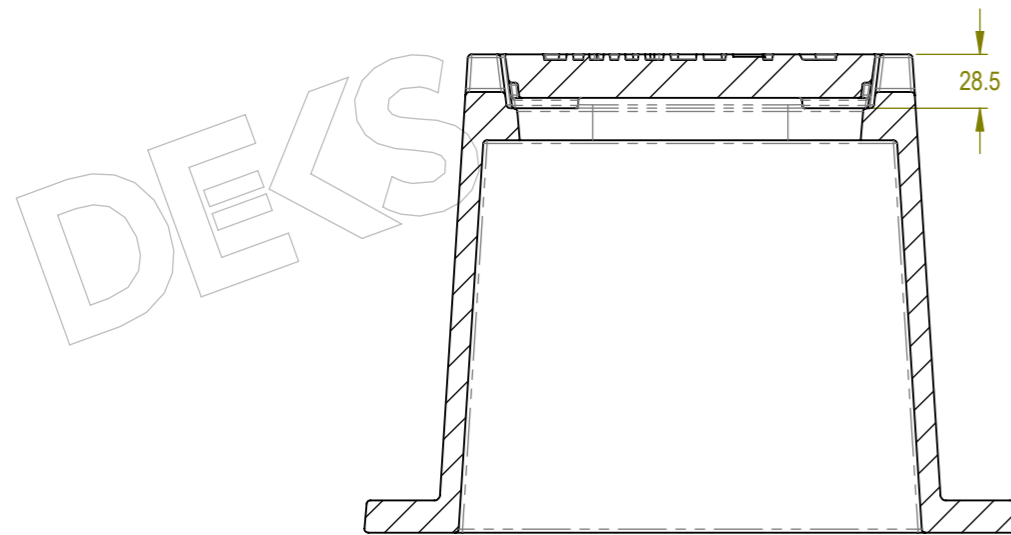

# DEKS

Technical Documents

1: Drawings 4010&4010LILAC

*Follow  
Us On*

SECTION A-A

2	CAST IRON FIRE PLUG LID	1
1	desc	1
ITEM NO.	DESCRIPTION	QTY

PART NO	DISPLAY NAME	MATERIAL
4010	CI Fire Plug Cover & Lid (VIC)	CAST IRON
4010LILAC	CI Fire Plug Cover & Lid (VIC) - LILAC	CAST IRON