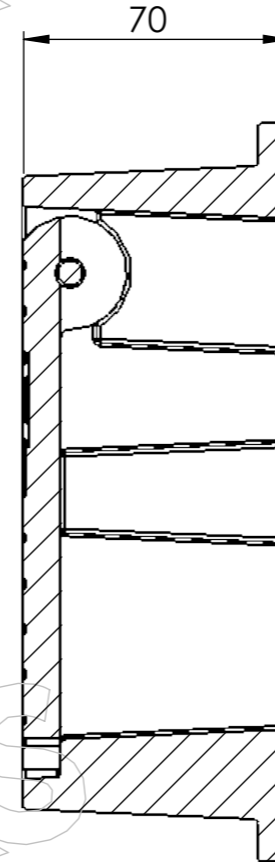

DEKS INDUSTRIES
5/841 Mountain Highway
Bayswater
Victoria 3153
www.deks.com.au

DEKS

Technical Documents

1: Drawings 4019

*Follow
Us On*

SECTION A-A
SCALE 1 : 2

PART NO	DISPLAY NAME	MATERIAL
4019	CI Heavy Duty Stop Box 150 x 150	CAST IRON