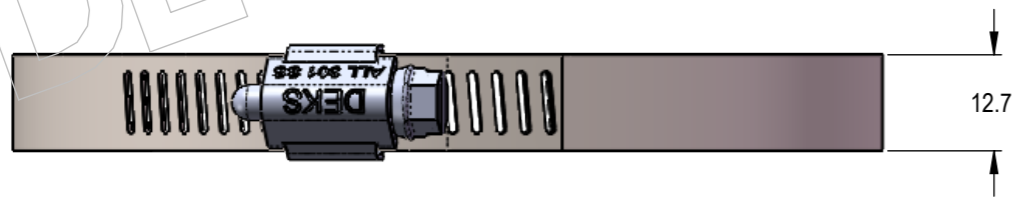

DEKS INDUSTRIES
5/841 Mountain Highway
Bayswater
Victoria 3153
www.deks.com.au

DEKS

Technical Documents

1: Drawing SS worm drive band (H316xxx)

*Follow
Us On*

PART NUMBER	DISPLAY NAME	SUITS	L1	L2
H316028	S/Steel worm drive band 33 - 57 mm	32 PVC JOINER	210	100
H316032	S/Steel worm drive band 40 - 64 mm	40 PVC JOINER	230	100
H316040	S/Steel worm drive band 52 - 76 mm	50 PVC JOINER	265	100
H316048	S/Steel worm drive band 65 - 89 mm	65 PVC JOINER	315	130
H316060	S/Steel worm drive band 84 - 108 mm	80 PVC JOINER	365	130
H316080	S/Steel worm drive band 117 - 140mm	100 PVC JOINER	455	205
H316096	S/Steel worm drive band 115 - 165mm	100 EW JOINER	535	205
H316116	S/Steel worm drive band 146 - 197mm	150 PVC JOINER	650	205
H316136	S/Steel worm drive band 181 - 225mm	150 EW JOINER	750	205