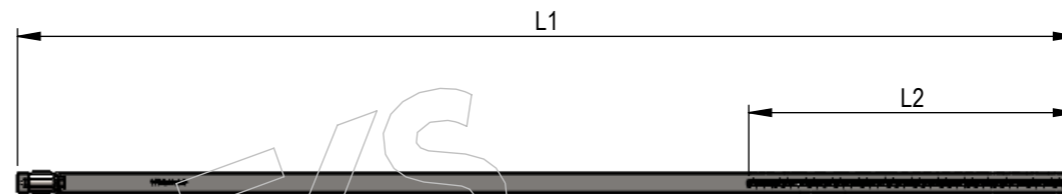

DEKS INDUSTRIES
5/841 Mountain Highway
Bayswater
Victoria 3153
www.deks.com.au

DEKS

Technical Documents

1: Drawing SS worm drive band (H316xxx)

*Follow
Us On*

PART NUMBER	DISPLAY NAME	SUITS	L1	L2
H316028	S/Steel worm drive band 33 - 57 mm	32 PVC JOINER	210	100
H316032	S/Steel worm drive band 40 - 64 mm	40 PVC JOINER	230	100
H316040	S/Steel worm drive band 52 - 76 mm	50 PVC JOINER	265	100
H316048	S/Steel worm drive band 65 - 89 mm	65 PVC JOINER	315	130
H316060	S/Steel worm drive band 84 - 108 mm	80 PVC JOINER	365	130
H316080	S/Steel worm drive band 117 - 140mm	100 PVC JOINER	455	205
H316096	S/Steel worm drive band 115 - 165mm	100 EW JOINER	535	205
H316116	S/Steel worm drive band 146 - 197mm	150 PVC JOINER	650	205
H316136	S/Steel worm drive band 181 - 225mm	150 EW JOINER	750	205