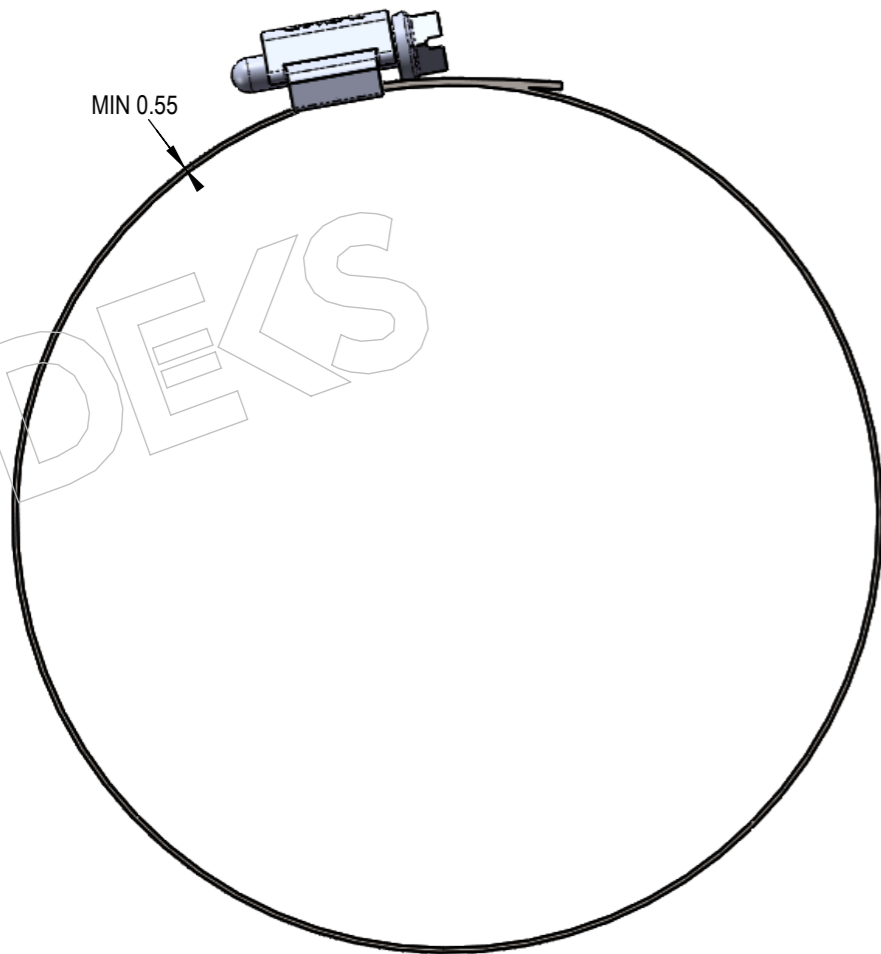

DEKS INDUSTRIES
5/841 Mountain Highway
Bayswater
Victoria 3153
www.deks.com.au

DEKS

Technical Documents

1: Drawing SS worm drive band (H316xxx)

*Follow
Us On*

PART NUMBER	DISPLAY NAME	SUITS	L1	L2
H316028	S/Steel worm drive band 33 - 57 mm	32 PVC JOINER	210	100
H316032	S/Steel worm drive band 40 - 64 mm	40 PVC JOINER	230	100
H316040	S/Steel worm drive band 52 - 76 mm	50 PVC JOINER	265	100
H316048	S/Steel worm drive band 65 - 89 mm	65 PVC JOINER	315	130
H316060	S/Steel worm drive band 84 - 108 mm	80 PVC JOINER	365	130
H316080	S/Steel worm drive band 117 - 140mm	100 PVC JOINER	455	205
H316096	S/Steel worm drive band 115 - 165mm	100 EW JOINER	535	205
H316116	S/Steel worm drive band 146 - 197mm	150 PVC JOINER	650	205
H316136	S/Steel worm drive band 181 - 225mm	150 EW JOINER	750	205