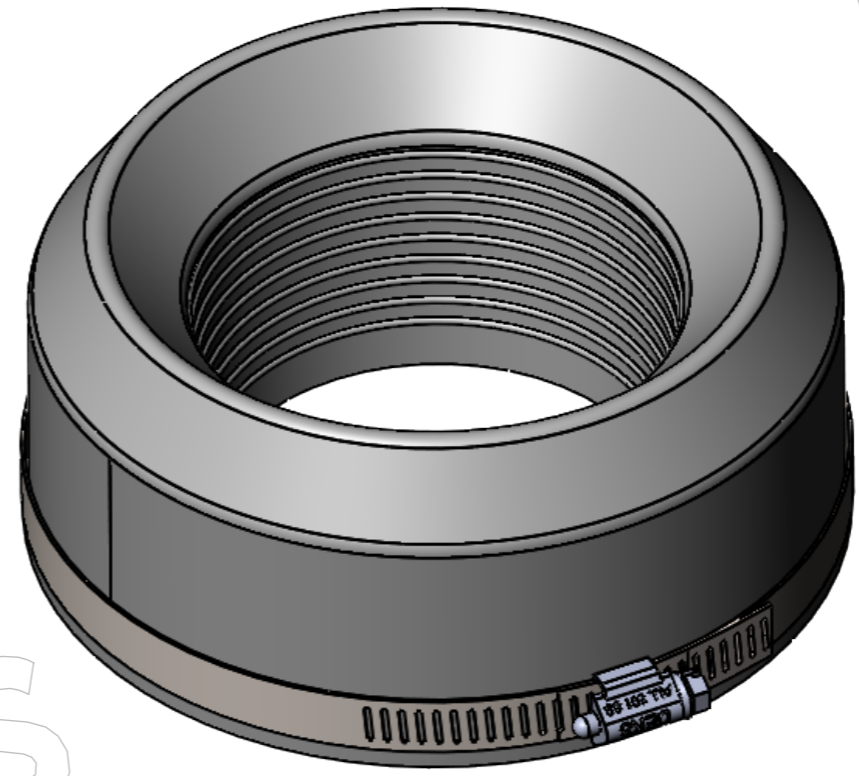

# DEKS

Technical Documents

1: Drawing PA610

*Follow  
Us On*

| PART NUMBER | DISPLAY NAME                            | MATERIAL       |
|-------------|---|----------------|
| PA610       | Dekfit Pan Adaptor #6 150mm CI (bossed) | NATURAL RUBBER |