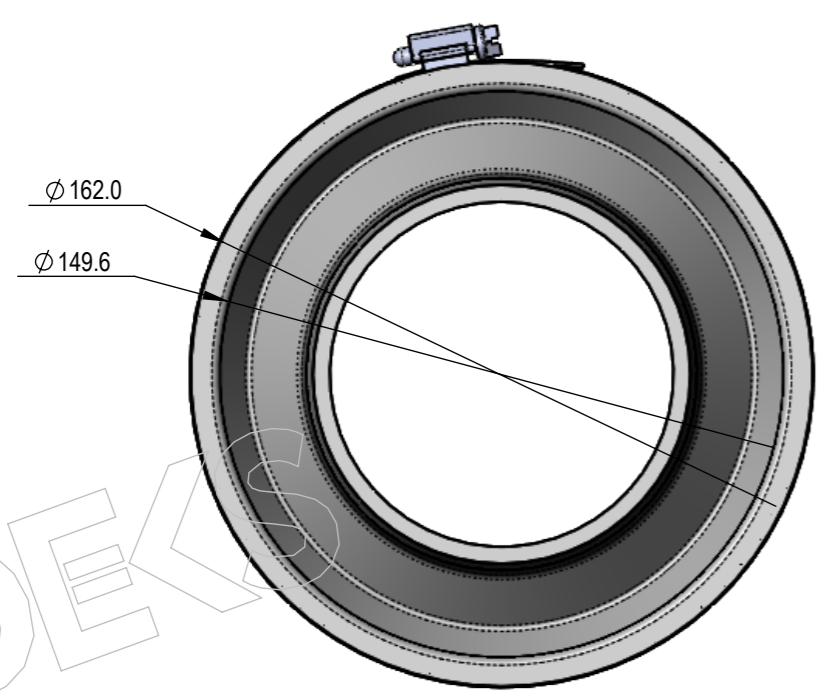

DEKS INDUSTRIES
5/841 Mountain Highway
Bayswater
Victoria 3153
www.deks.com.au

Technical Documents

1: Drawing PA610

*Follow
Us On*

PART NUMBER	DISPLAY NAME	MATERIAL
PA610	Dekfit Pan Adaptor #6 150mm CI (bossed)	EPDM