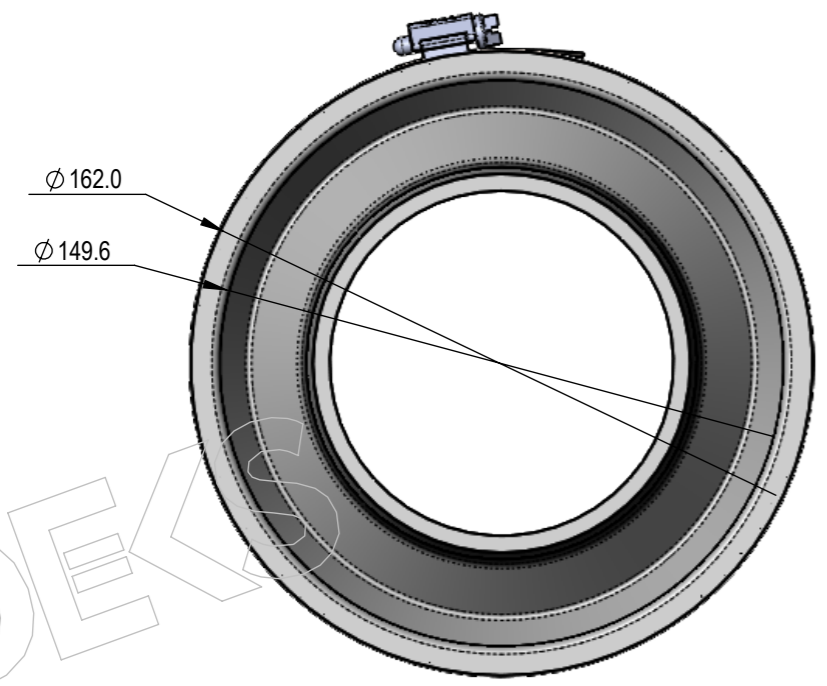

# DEKS

Technical Documents

1: Drawing PA610

*Follow  
Us On*

| PART NUMBER | DISPLAY NAME                            | MATERIAL       |
|-------------|---|----------------|
| PA610       | Dekfit Pan Adaptor #6 150mm CI (bossed) | NATURAL RUBBER |