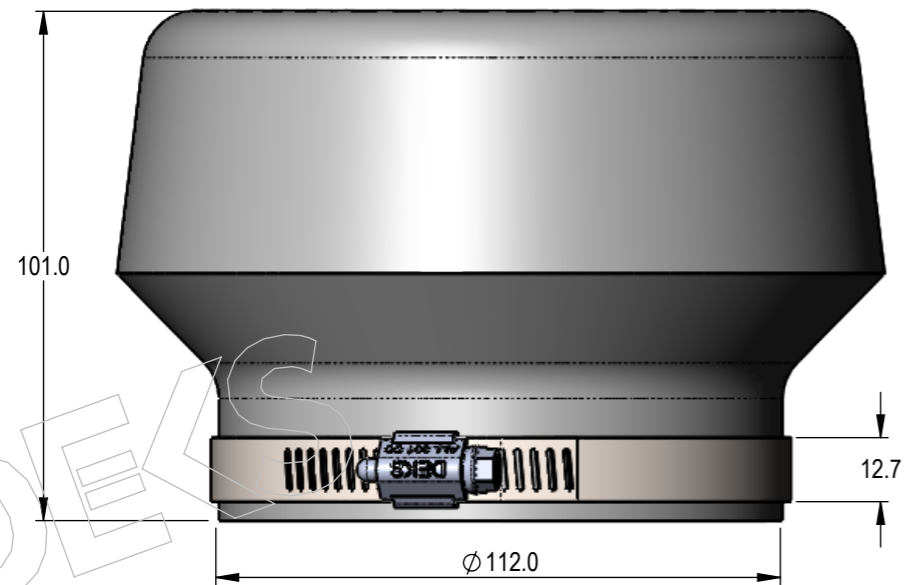

DEKS INDUSTRIES
5/841 Mountain Highway
Bayswater
Victoria 3153
www.deks.com.au

DEKS

Technical Documents

1: Drawing PA420

*Follow
Us On*

DEKS

DEKS

DEKS

DEKS

DEKS

DEKS

DEKS

DEKS

PART NUMBER	DISPLAY NAME	MATERIAL
PA420	Dekfit Pan Adaptor #4 110mm PVC to CI	NATURAL RUBBER