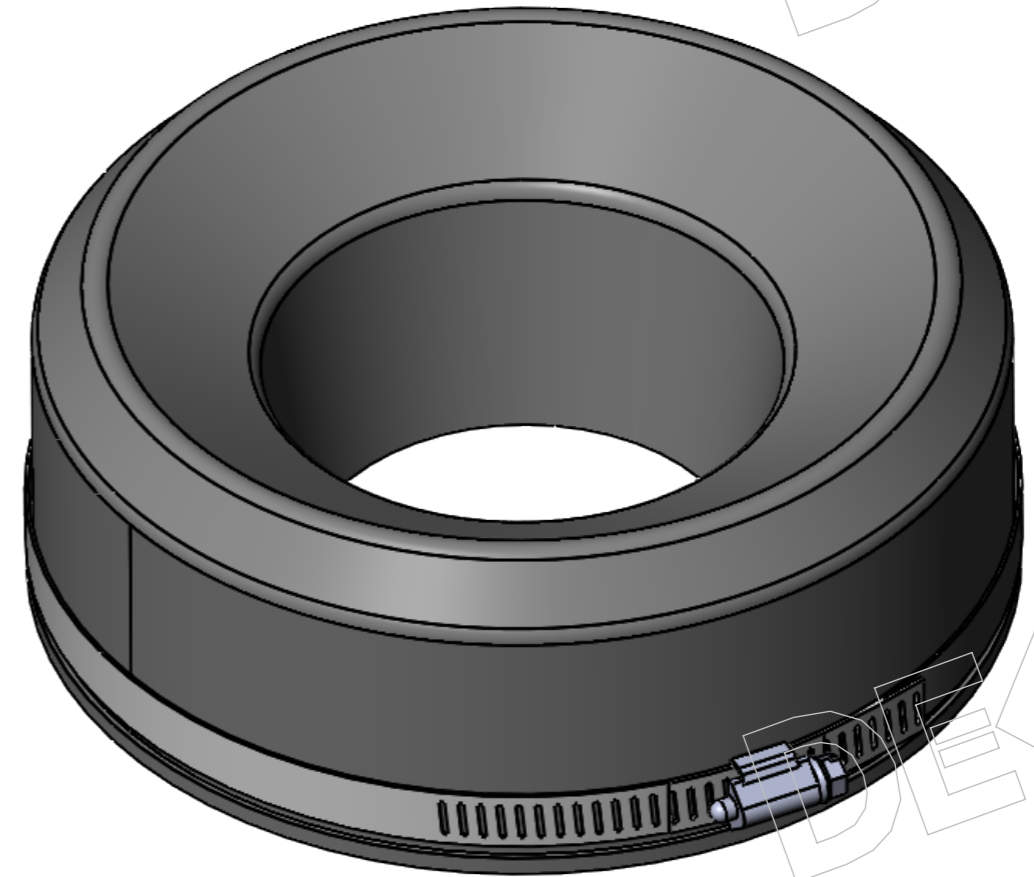

DEKS INDUSTRIES
5/841 Mountain Highway
Bayswater
Victoria 3153
www.deks.com.au

DEKS

Technical Documents

1: Drawing PA710

*Follow
Us On*

| PART NUMBER | DISPLAY NAME | MATERIAL |
|-------------|-----------------------------------------|----------|
| PA710 | Dekfit Pan Adaptor #7 180mm EW (bossed) | EPDM |