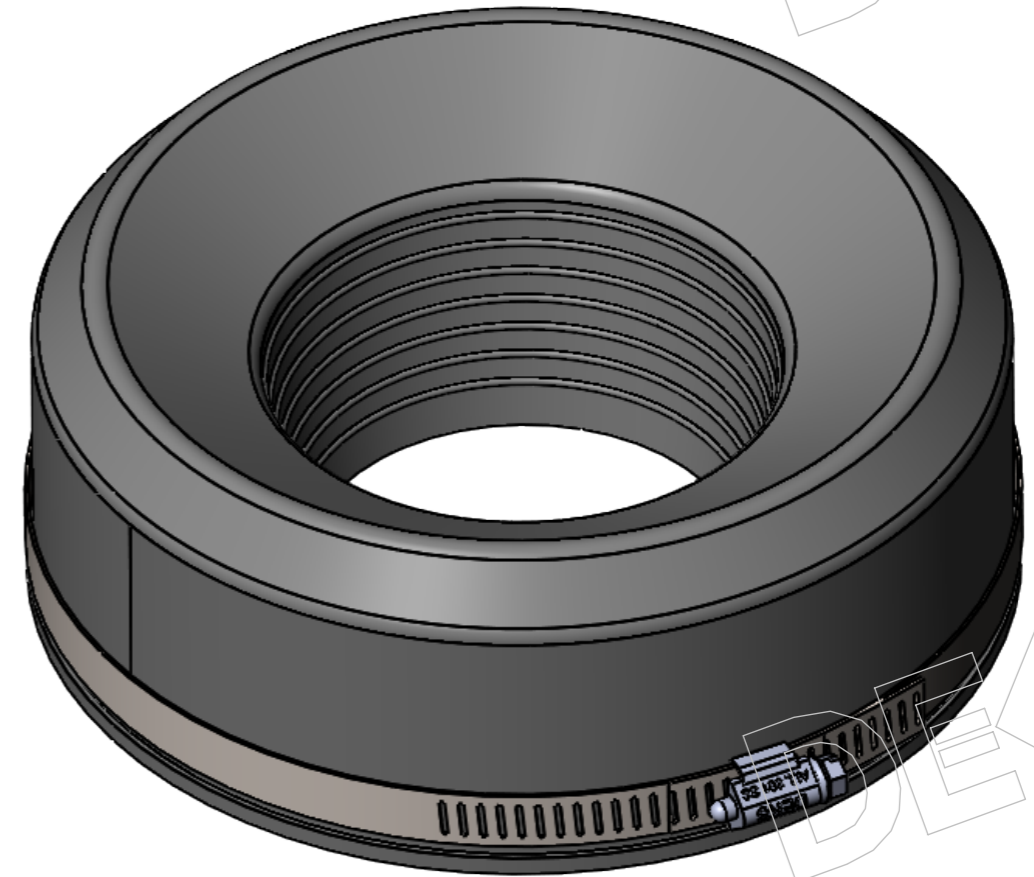

# DEKS

Technical Documents

1: Drawing PA710

*Follow  
Us On*

PART NUMBER	DISPLAY NAME	MATERIAL
PA710	Dekfit Pan Adaptor #7 180mm EW (bossed)	NATURAL RUBBER