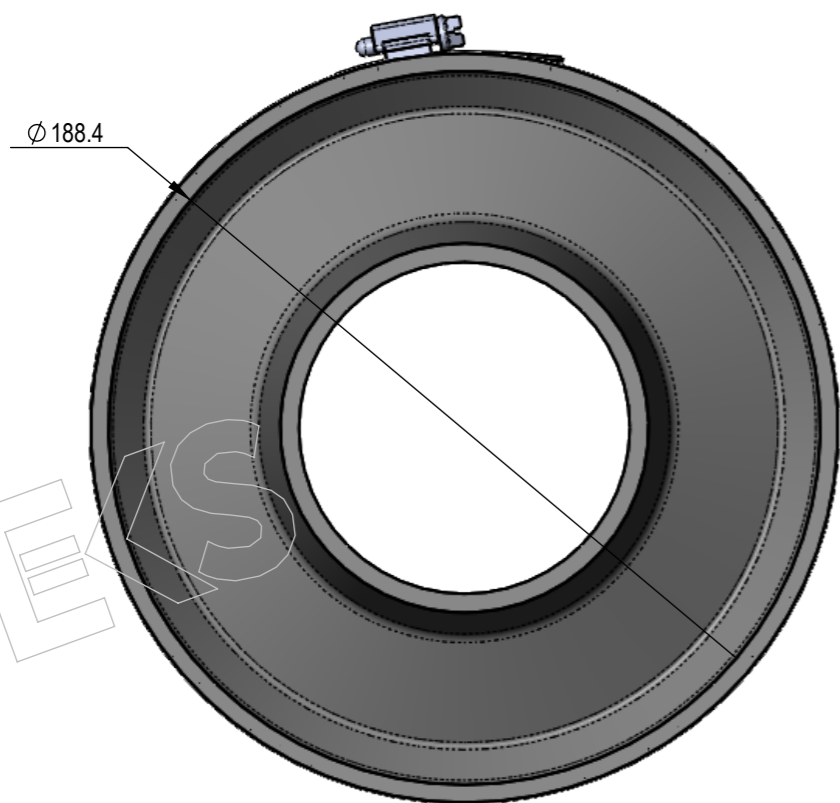

DEKS INDUSTRIES
5/841 Mountain Highway
Bayswater
Victoria 3153
www.deks.com.au

DEKS

Technical Documents

1: Drawing PA710

*Follow
Us On*

| PART NUMBER | DISPLAY NAME | MATERIAL |
|-------------|-----------------------------------------|----------|
| PA710 | Dekfit Pan Adaptor #7 180mm EW (bossed) | EPDM |