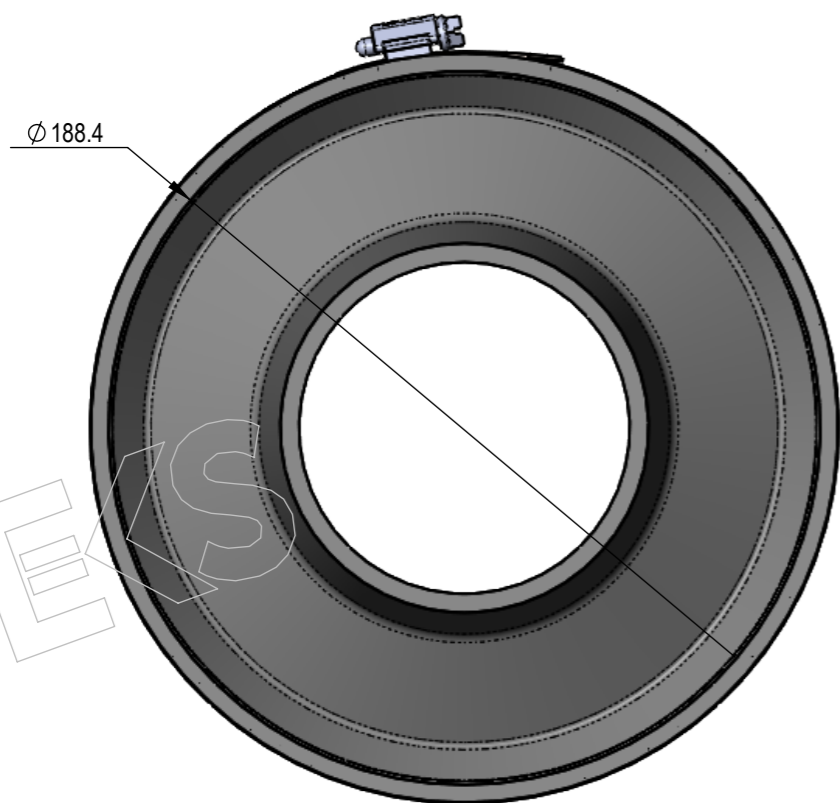

# DEKS

Technical Documents

1: Drawing PA710

*Follow  
Us On*

PART NUMBER	DISPLAY NAME	MATERIAL
PA710	Dekfit Pan Adaptor #7 180mm EW (bossed)	NATURAL RUBBER