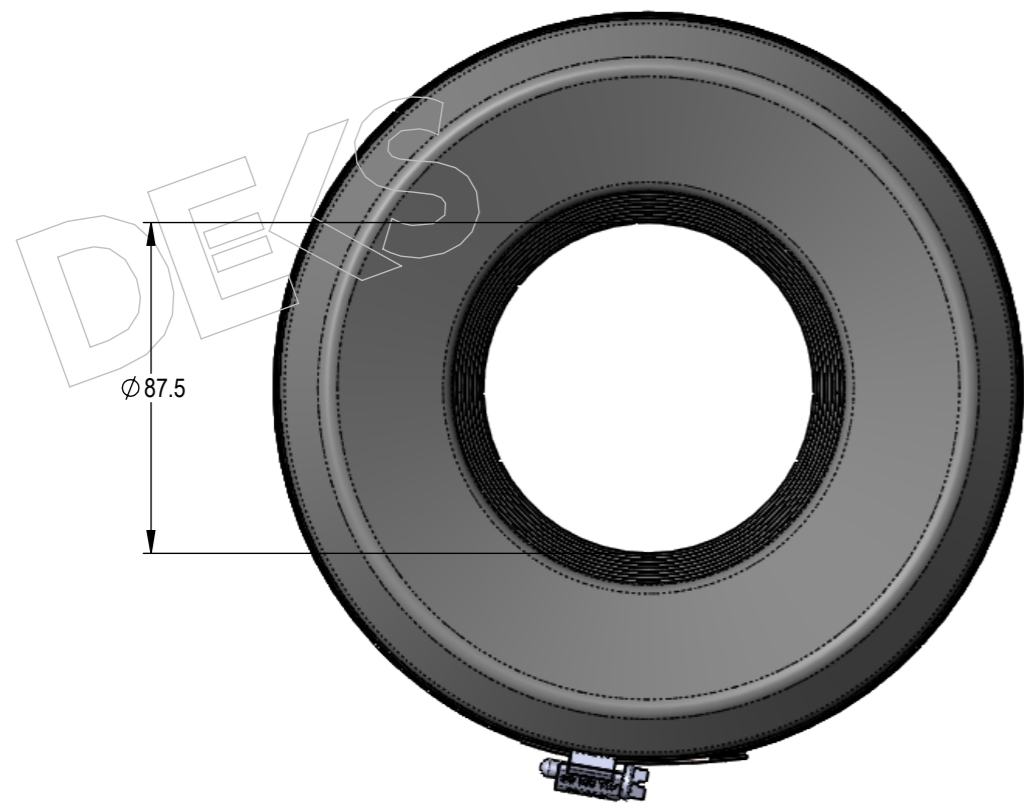

# DEKS

Technical Documents

1: Drawing PA710

*Follow  
Us On*

PART NUMBER	DISPLAY NAME	MATERIAL
PA710	Dekfit Pan Adaptor #7 180mm EW (bossed)	NATURAL RUBBER