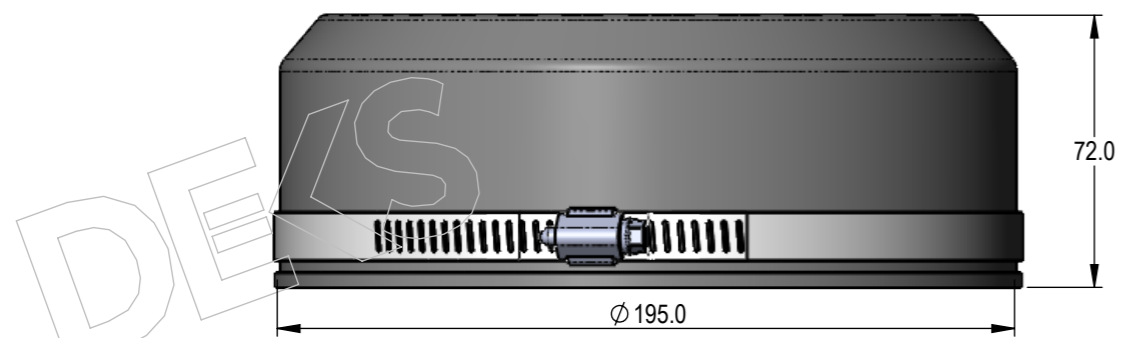

DEKS INDUSTRIES
5/841 Mountain Highway
Bayswater
Victoria 3153
www.deks.com.au

DEKS

Technical Documents

1: Drawing PA710

*Follow
Us On*

| PART NUMBER | DISPLAY NAME | MATERIAL |
|-------------|-----------------------------------------|----------|
| PA710 | Dekfit Pan Adaptor #7 180mm EW (bossed) | EPDM |