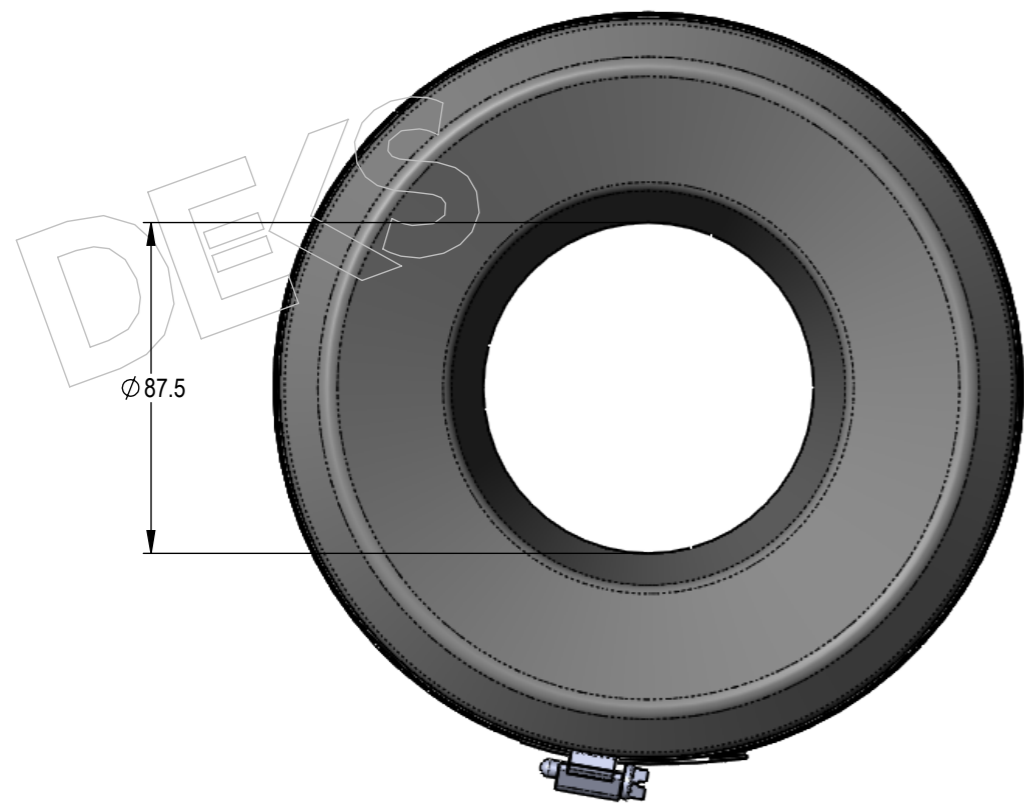

DEKS INDUSTRIES
5/841 Mountain Highway
Bayswater
Victoria 3153
www.deks.com.au

DEKS

Technical Documents

1: Drawing PA710

*Follow
Us On*

| PART NUMBER | DISPLAY NAME | MATERIAL |
|-------------|-----------------------------------------|----------|
| PA710 | Dekfit Pan Adaptor #7 180mm EW (bossed) | EPDM |