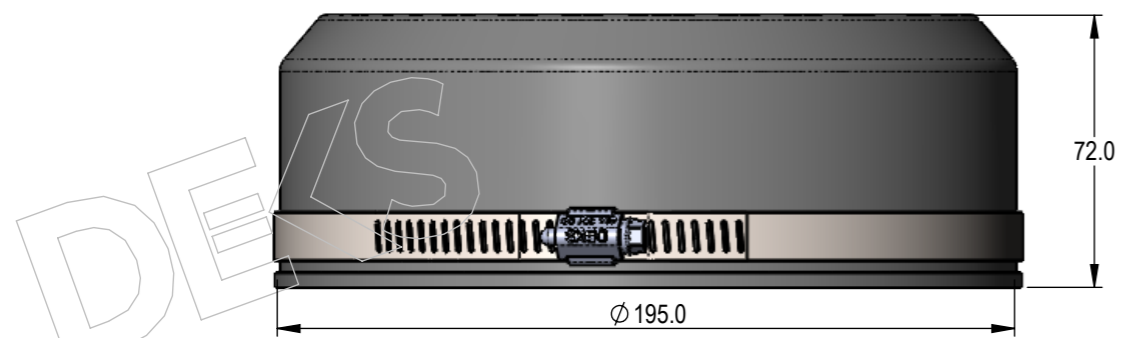

# DEKS

Technical Documents

1: Drawing PA710

*Follow  
Us On*

PART NUMBER	DISPLAY NAME	MATERIAL
PA710	Dekfit Pan Adaptor #7 180mm EW (bossed)	NATURAL RUBBER