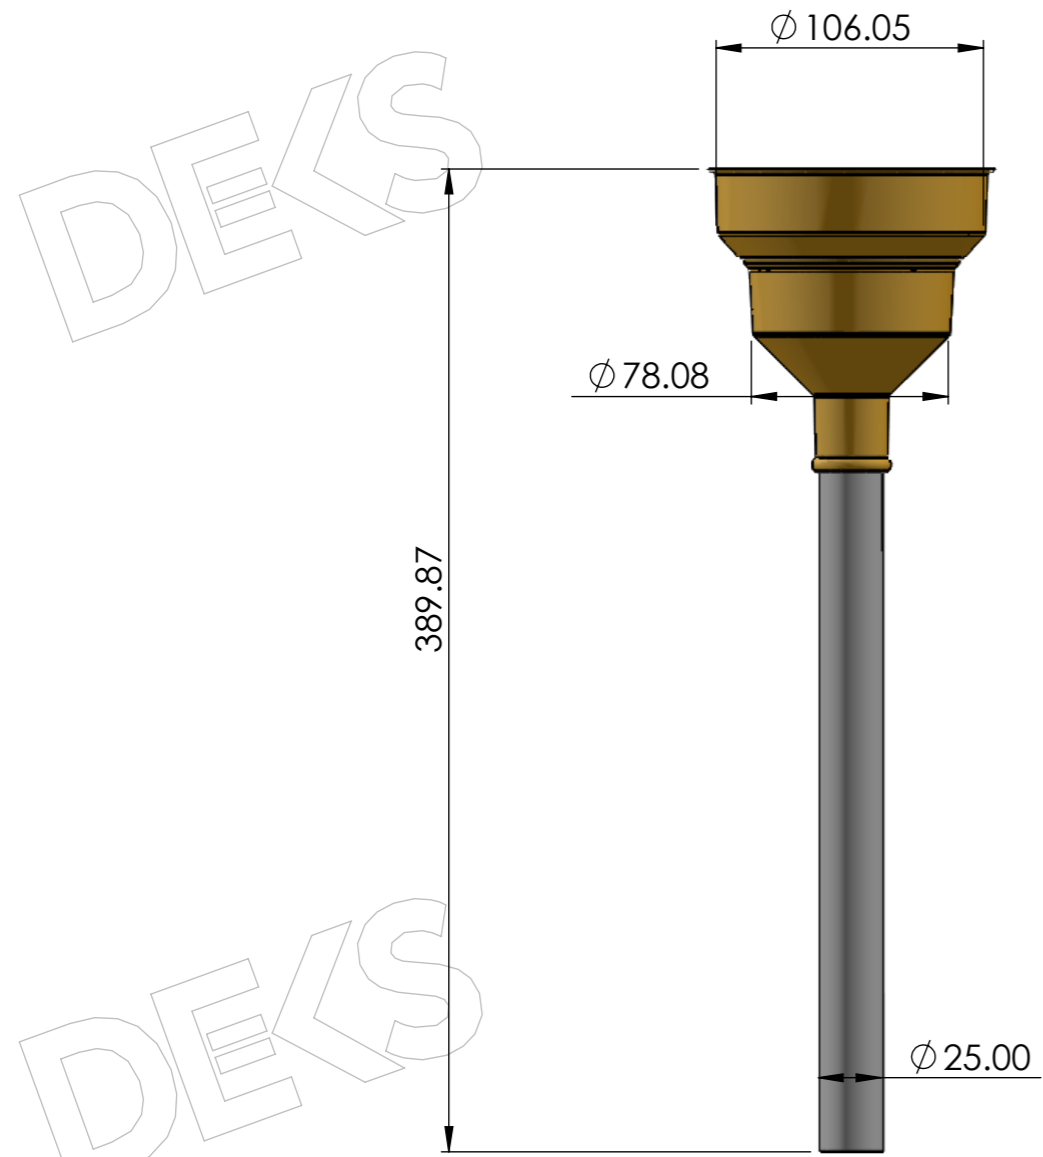

DEKS INDUSTRIES
5/841 Mountain Highway
Bayswater
Victoria 3153
www.deks.com.au

DEKS

Technical Documents

1: Drawing GM100/80

*Follow
Us On*

PART NUMBER	DISPLAY NAME	MATERIAL
GM100/80	Dekfit Gratemate 80-100mm	EPDM