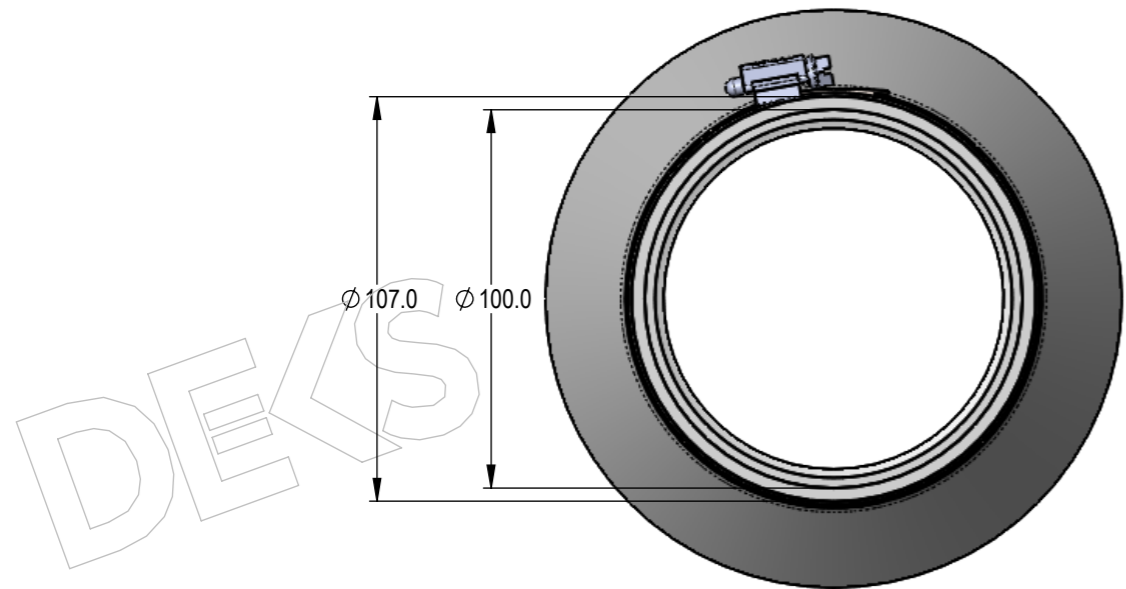

# DEKS

Technical Documents

1: Drawing PA410

*Follow  
Us On*

PART NUMBER	DISPLAY NAME	MATERIAL
PA410	Dekfit Pan Adaptor #4 100mm Copper	NATURAL RUBBER