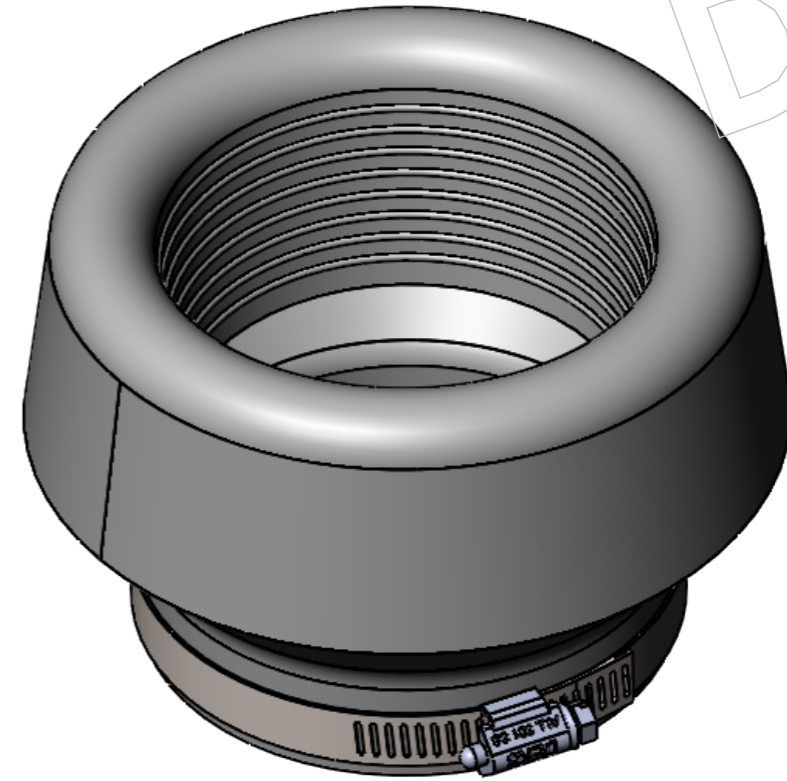

# DEKS

Technical Documents

1: Drawing PA410

*Follow  
Us On*

PART NUMBER	DISPLAY NAME	MATERIAL
PA410	Dekfit Pan Adaptor #4 100mm Copper	NATURAL RUBBER