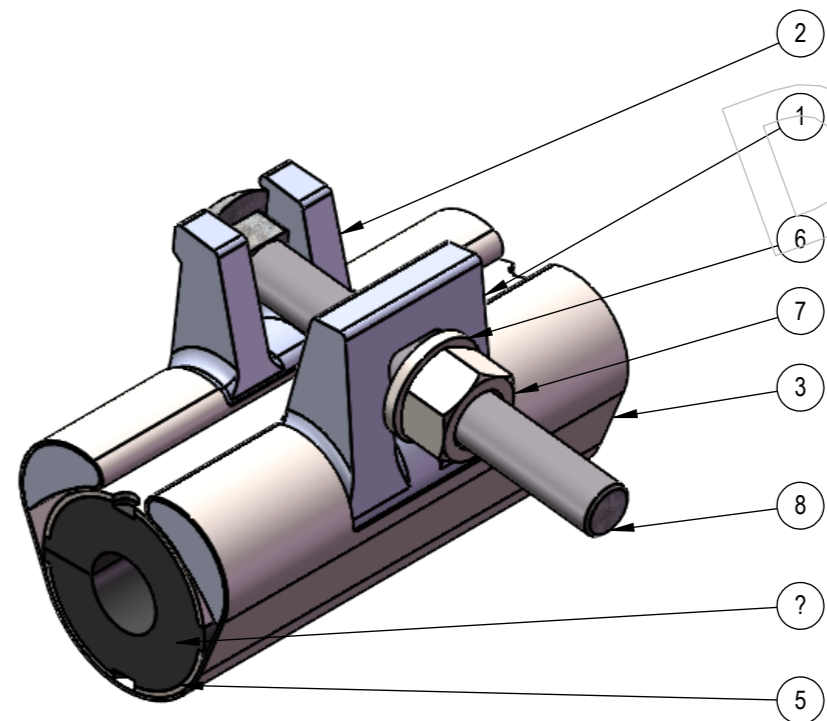

DEKS INDUSTRIES
5/841 Mountain Highway
Bayswater
Victoria 3153
www.deks.com.au

DEKS

Technical Documents

1: Drawing Deks Full Copper Clamp SS316

*Follow
Us On*

8	BOLT	CARBON STEEL - ZINC PLATED	1
7	NUT	CARBON STEEL - ZINC PLATED	1
6	WASHER	CARBON STEEL - ZINC PLATED	1
5	RUBBER CLADDING	SS316	2
4	RUBBER GASKET	NITRILE (NBR) - AS 1646	1
3	OUTER CASING	SS316	1
2	BUCKLE 2	DUCTILE IRON - ZINC PLATED	1
1	BUCKLE 1	DUCTILE IRON - ZINC PLATED	1
ITEM NO.	DESCRIPTION	MATERIAL	QTY.

PART NUMBER	DISPLAY NAME	SIZE	LENGTH
DCC015-75	Deks Full Copper Clamp SS DN15 75mm	DN15	75mm
DCC020-75	Deks Full Copper Clamp SS DN20 75mm	DN20	75mm
DCC025-75	Deks Full Copper Clamp SS DN25 75mm	DN25	75mm
DCC032-75	Deks Full Copper Clamp SS DN32 75mm	DN32	75mm
DCC040-75	Deks Full Copper Clamp SS DN40 75mm	DN40	75mm
DCC050-75	Deks Full Copper Clamp SS DN50 75mm	DN50	75mm