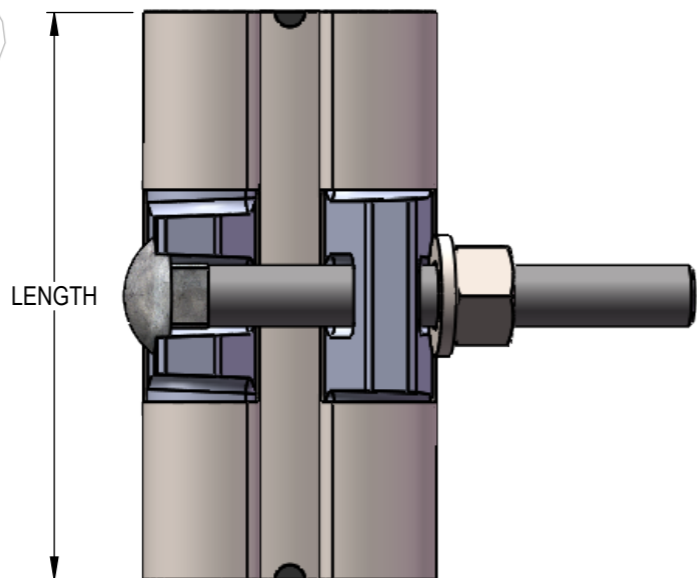

DEKS INDUSTRIES
5/841 Mountain Highway
Bayswater
Victoria 3153
www.deks.com.au

DEKS

Technical Documents

1: Drawing Deks Full Copper Clamp SS316

*Follow
Us On*

8	BOLT	CARBON STEEL - ZINC PLATED	1
7	NUT	CARBON STEEL - ZINC PLATED	1
6	WASHER	CARBON STEEL - ZINC PLATED	1
5	RUBBER CLADDING	SS316	2
4	RUBBER GASKET	NITRILE (NBR) - AS 1646	1
3	OUTER CASING	SS316	1
2	BUCKLE 2	DUCTILE IRON - ZINC PLATED	1
1	BUCKLE 1	DUCTILE IRON - ZINC PLATED	1
ITEM NO.	DESCRIPTION	MATERIAL	QTY.

PART NUMBER	DISPLAY NAME	SIZE	LENGTH
DCC015-75	Deks Full Copper Clamp SS DN15 75mm	DN15	75mm
DCC020-75	Deks Full Copper Clamp SS DN20 75mm	DN20	75mm
DCC025-75	Deks Full Copper Clamp SS DN25 75mm	DN25	75mm
DCC032-75	Deks Full Copper Clamp SS DN32 75mm	DN32	75mm
DCC040-75	Deks Full Copper Clamp SS DN40 75mm	DN40	75mm
DCC050-75	Deks Full Copper Clamp SS DN50 75mm	DN50	75mm