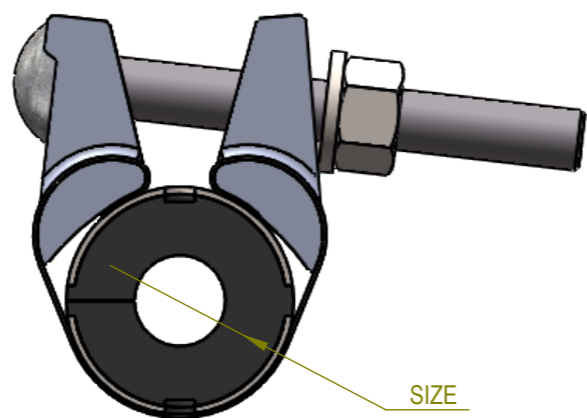

DEKS INDUSTRIES
5/841 Mountain Highway
Bayswater
Victoria 3153
www.deks.com.au

DEKS

Technical Documents

1: Drawing Deks Full Copper Clamp SS316

*Follow
Us On*

8	BOLT	CARBON STEEL - ZINC PLATED	1
7	NUT	CARBON STEEL - ZINC PLATED	1
6	WASHER	CARBON STEEL - ZINC PLATED	1
5	RUBBER CLADDING	SS316	2
4	RUBBER GASKET	NITRILE (NBR) - AS 1646	1
3	OUTER CASING	SS316	1
2	BUCKLE 2	DUCTILE IRON - ZINC PLATED	1
1	BUCKLE 1	DUCTILE IRON - ZINC PLATED	1
ITEM NO.	DESCRIPTION	MATERIAL	QTY.

PART NUMBER	DISPLAY NAME	SIZE	LENGTH
DCC015-75	Deks Full Copper Clamp SS DN15 75mm	DN15	75mm
DCC020-75	Deks Full Copper Clamp SS DN20 75mm	DN20	75mm
DCC025-75	Deks Full Copper Clamp SS DN25 75mm	DN25	75mm
DCC032-75	Deks Full Copper Clamp SS DN32 75mm	DN32	75mm
DCC040-75	Deks Full Copper Clamp SS DN40 75mm	DN40	75mm
DCC050-75	Deks Full Copper Clamp SS DN50 75mm	DN50	75mm