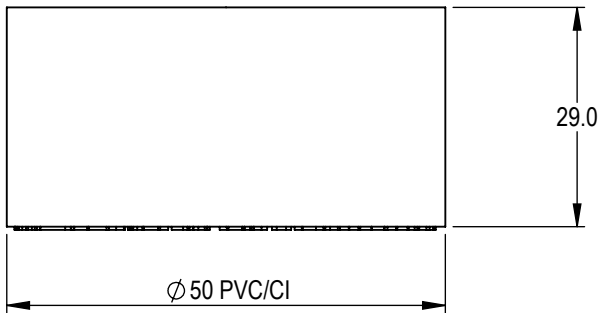

## Technical Documents

1: Drawing 6038

2: Drawing 6044

3: Drawing 6040

4: Drawing 6041

5: Drawing 6029

*Follow  
Us On*

PART NO	DISPLAY NAME	MATERIAL
6038	Deks Joiner 50 PVC-Cop Bush Bik EPDM	EPDM