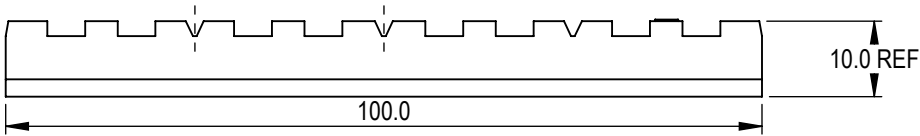

DEKS INDUSTRIES
5/841 Mountain Highway
Bayswater
Victoria 3153
www.deks.com.au

DEKS

Technical Documents

1: Drawings DWS1-100

*Follow
Us On*

PART NO.	DISPLAY NAME	MATERIAL
DWS1-100	Deks Waffle Strip 1m x 100mm (39.4' x 4")	Natural Rubber