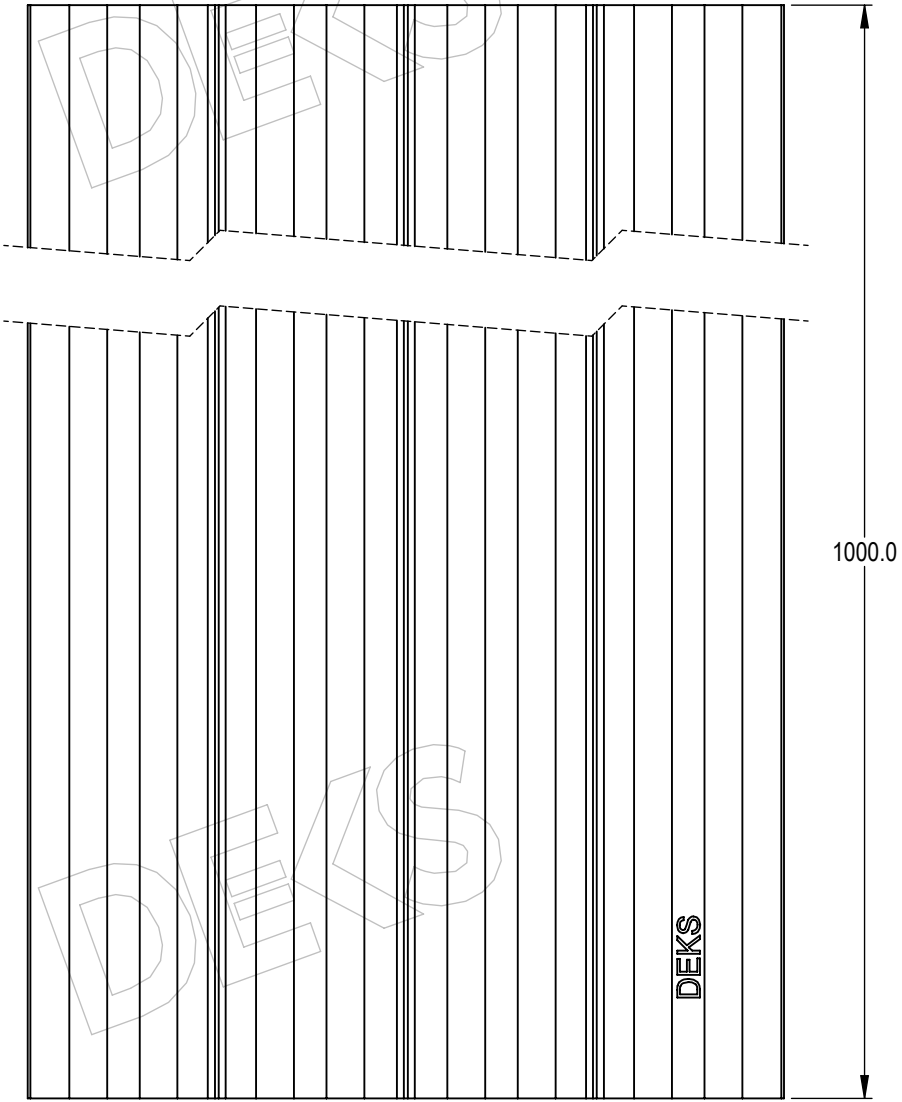

DEKS INDUSTRIES
5/841 Mountain Highway
Bayswater
Victoria 3153
www.deks.com.au

DEKS

Technical Documents

1: Drawings DWS1-100

*Follow
Us On*

PART NO.	DISPLAY NAME	MATERIAL
DWS1-100	Deks Waffle Strip 1m x 100mm (39.4' x 4")	Natural Rubber